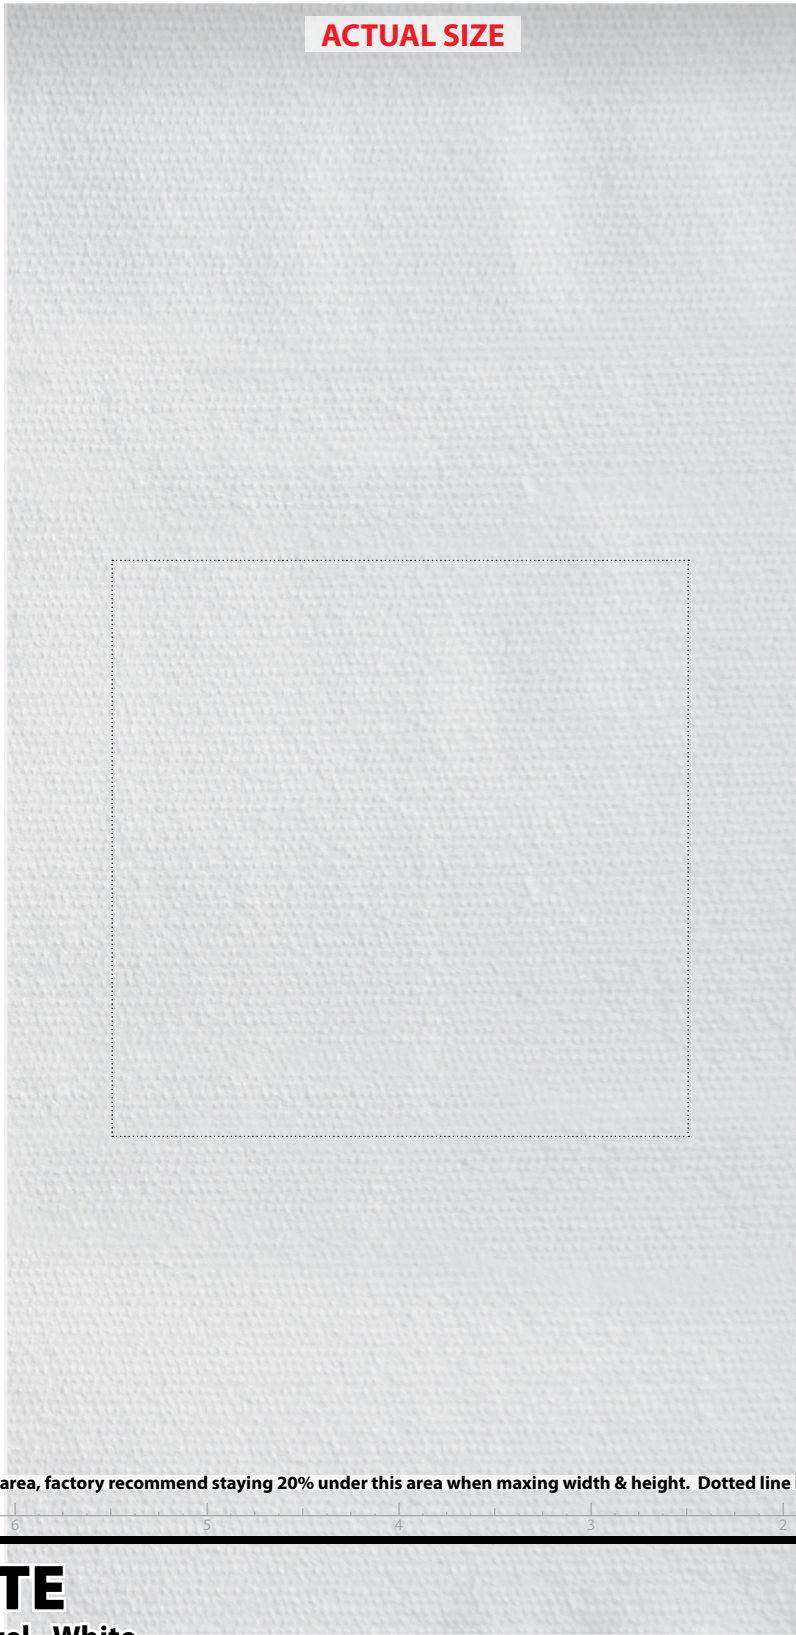

# Product Template

FOLD EDGE

ACTUAL SIZE

7  
6  
5  
4  
3  
2  
1  
0  
inches

Dotted line Indicates max imprint area, factory recommend staying 20% under this area when maxing width & height. Dotted line is for guidance only and **will not print**.

7 6 5 4 3 2 1 0 inches

## D-GTL - WHITE

Almost Linen™ Guest Towel - White

QUANTITY

Ink/PMS NUMBER