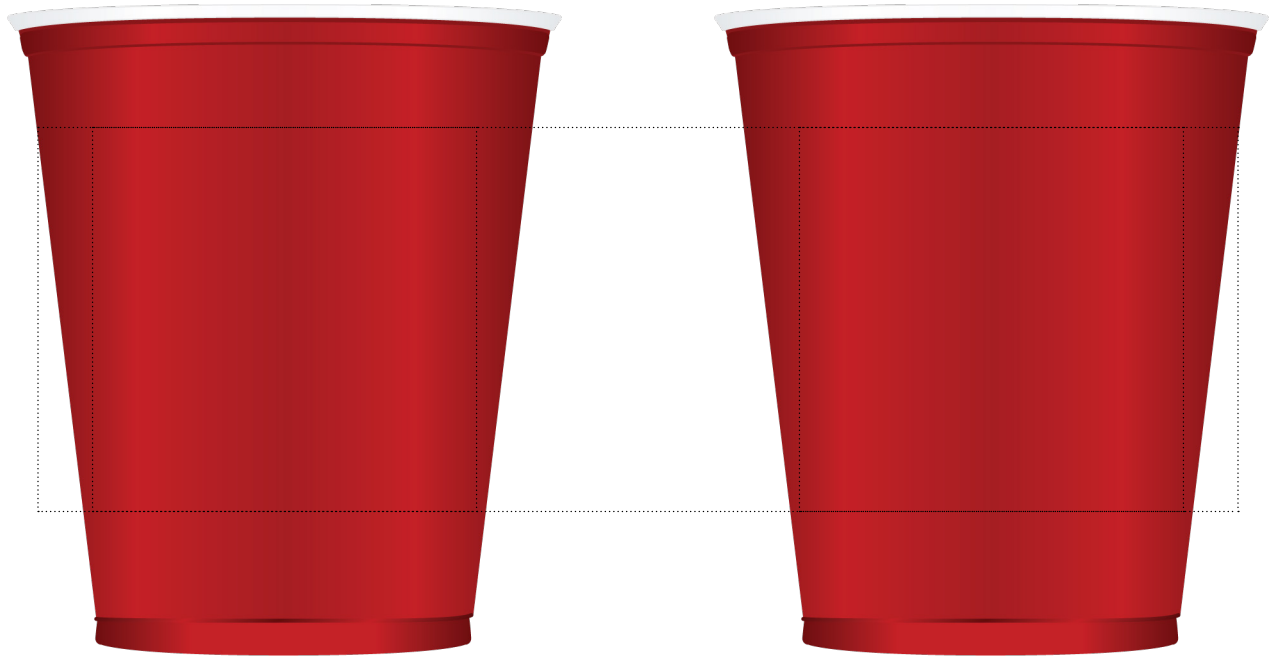

Product Template

ACTUAL SIZE

Dotted line Indicates max imprint area, factory recommend staying 20% under this area when maxing width & height. Dotted line is for guidance only and **will not print**.

T-SPP7 - RED

7 oz Solo Plastic Party Cup - Red - wrap/2-sided

QUANTITY

Ink/PMS NUMBER

| | | | | | |
|--|--|--|--|--|--|
| | | | | | |
|--|--|--|--|--|--|