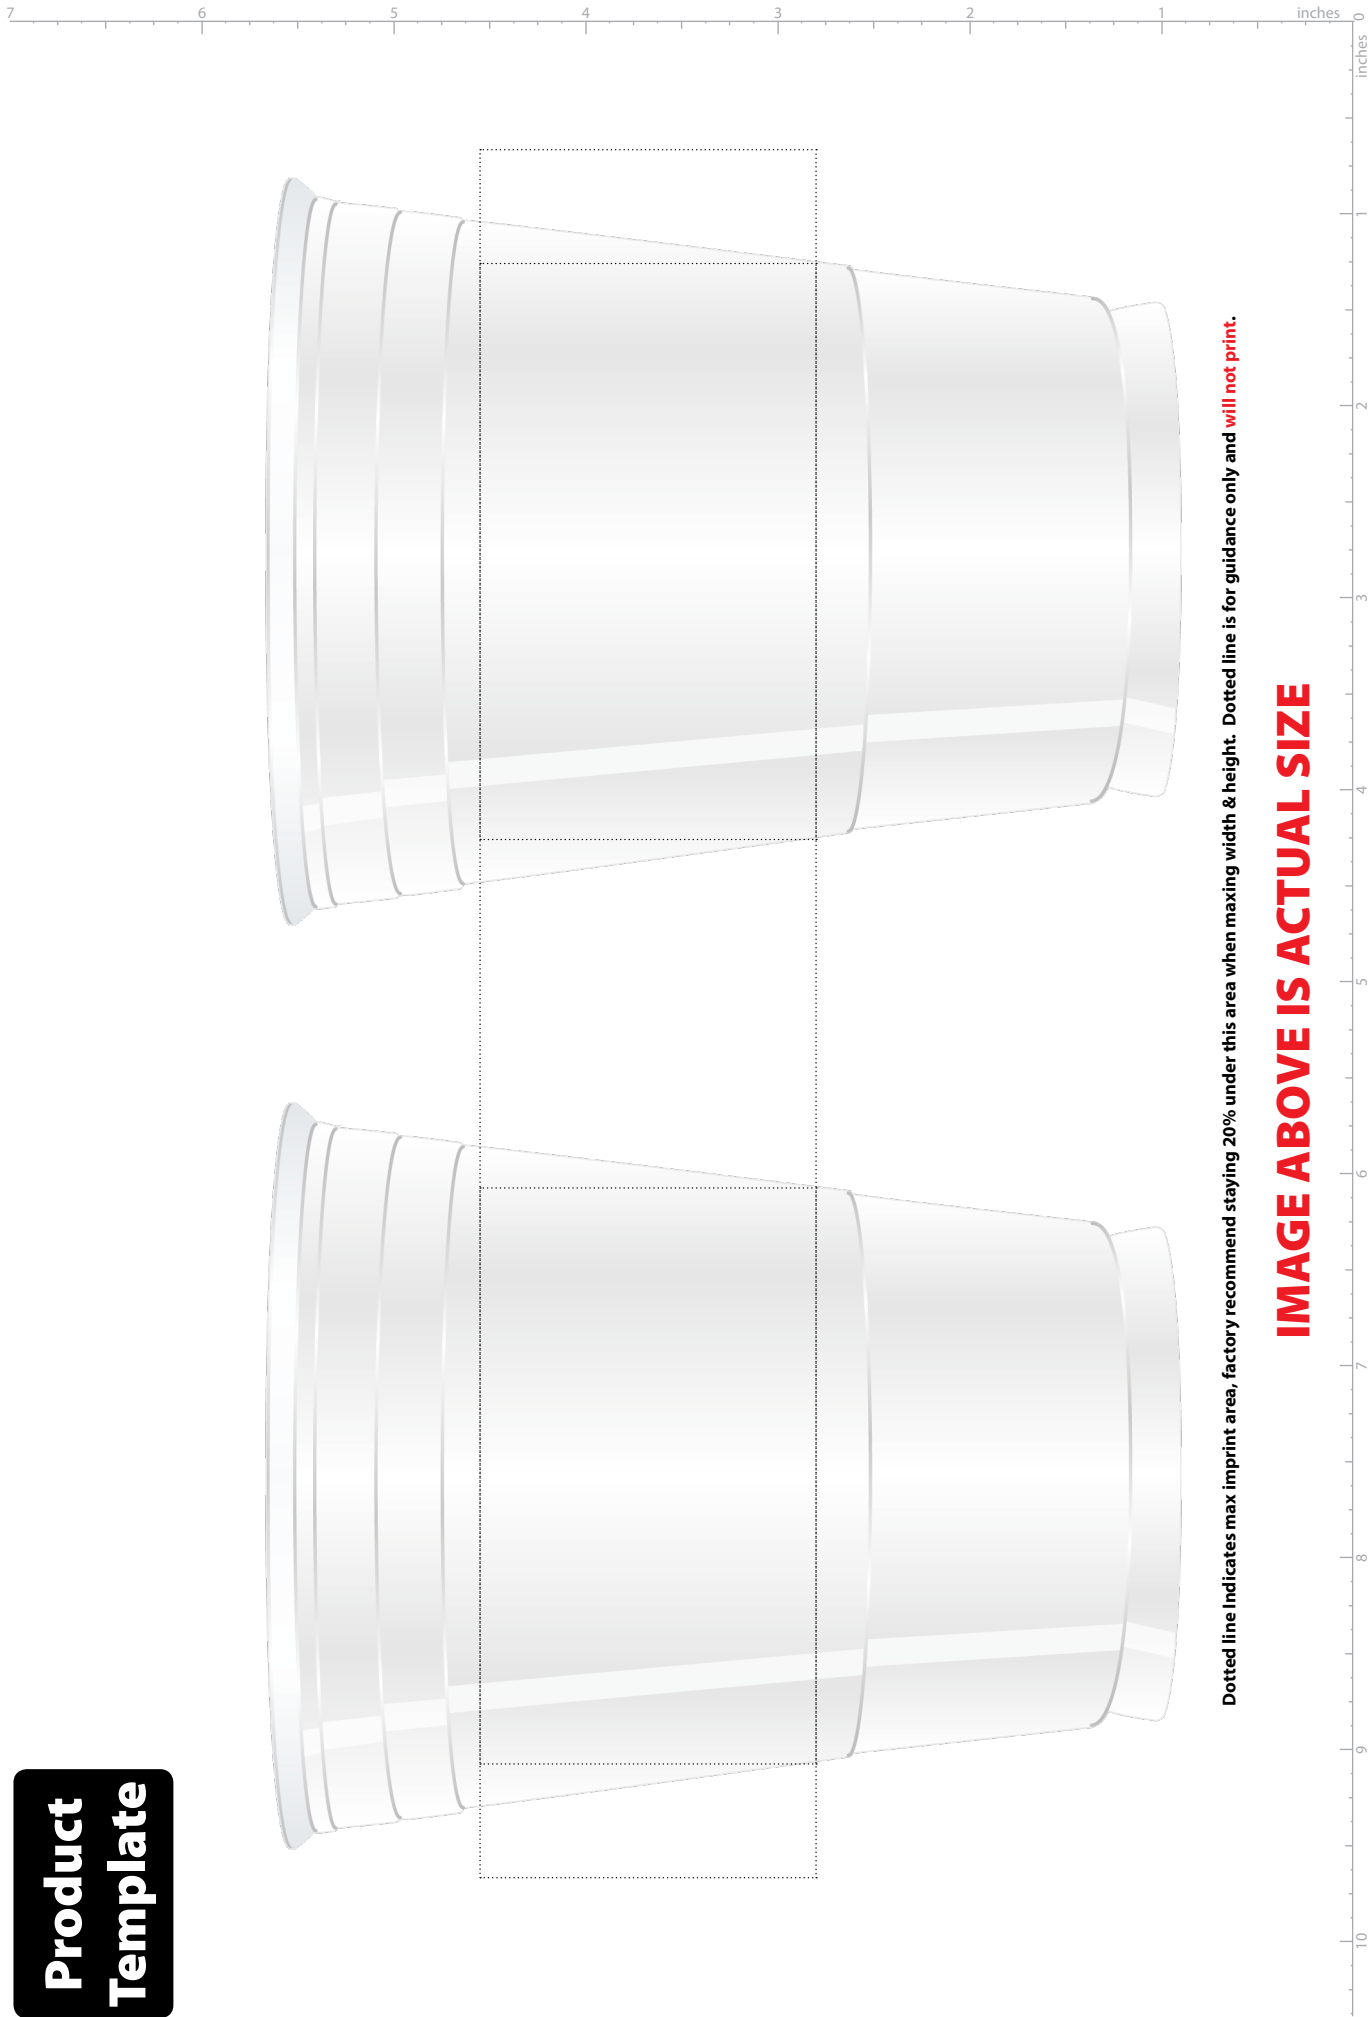

**Product  
Template**

Dotted line indicates max imprint area, factory recommend staying 20% under this area when maxing width & height. Dotted line is for guidance only and **will not print**.

**IMAGE ABOVE IS ACTUAL SIZE**

Ink/PMS NUMBER

**T-SPP16 - WHITE**  
16 oz Solo Plastic Party Cup - Red - wrap/2-sided