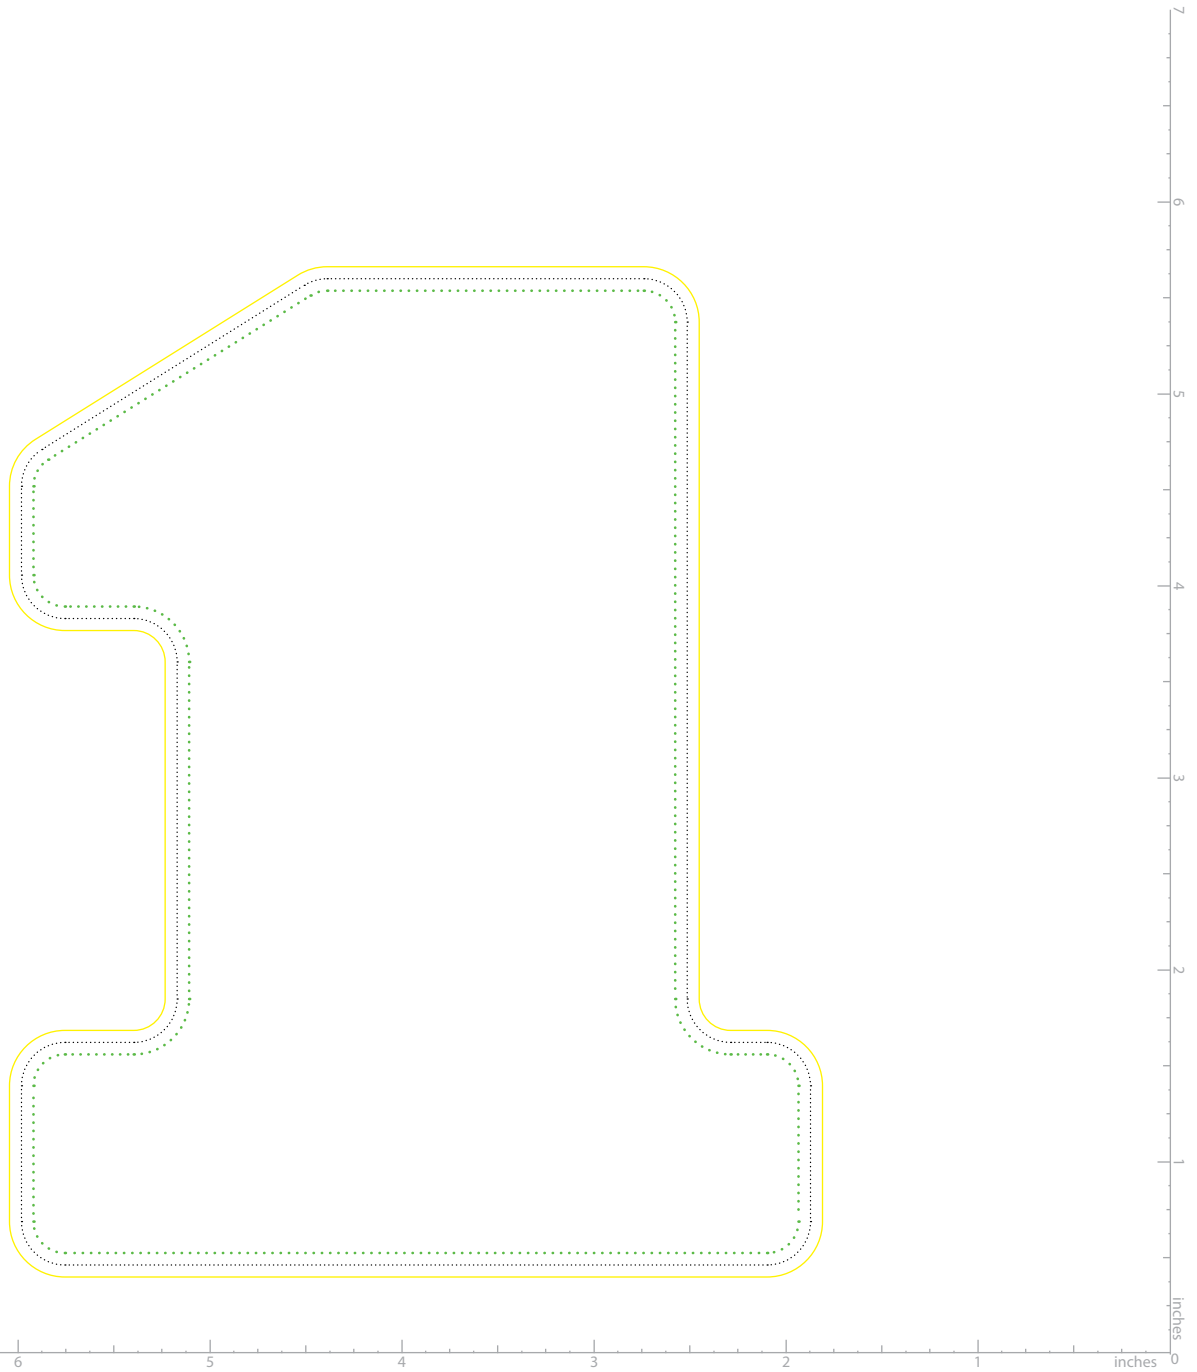

# Product Template

**ACTUAL SIZE**

- ..... Black dotted line indicates product outline
- ..... Green dotted line indicates safe area for all important design elements
- Artwork must extend to outer yellow line to ensure full coverage

## D-CC018S - SS-1900

Coaster, Cork, 1/8 in, Stock Shape, 16 in<sup>2</sup>, Front

QUANTITY

Ink/PMS NUMBER