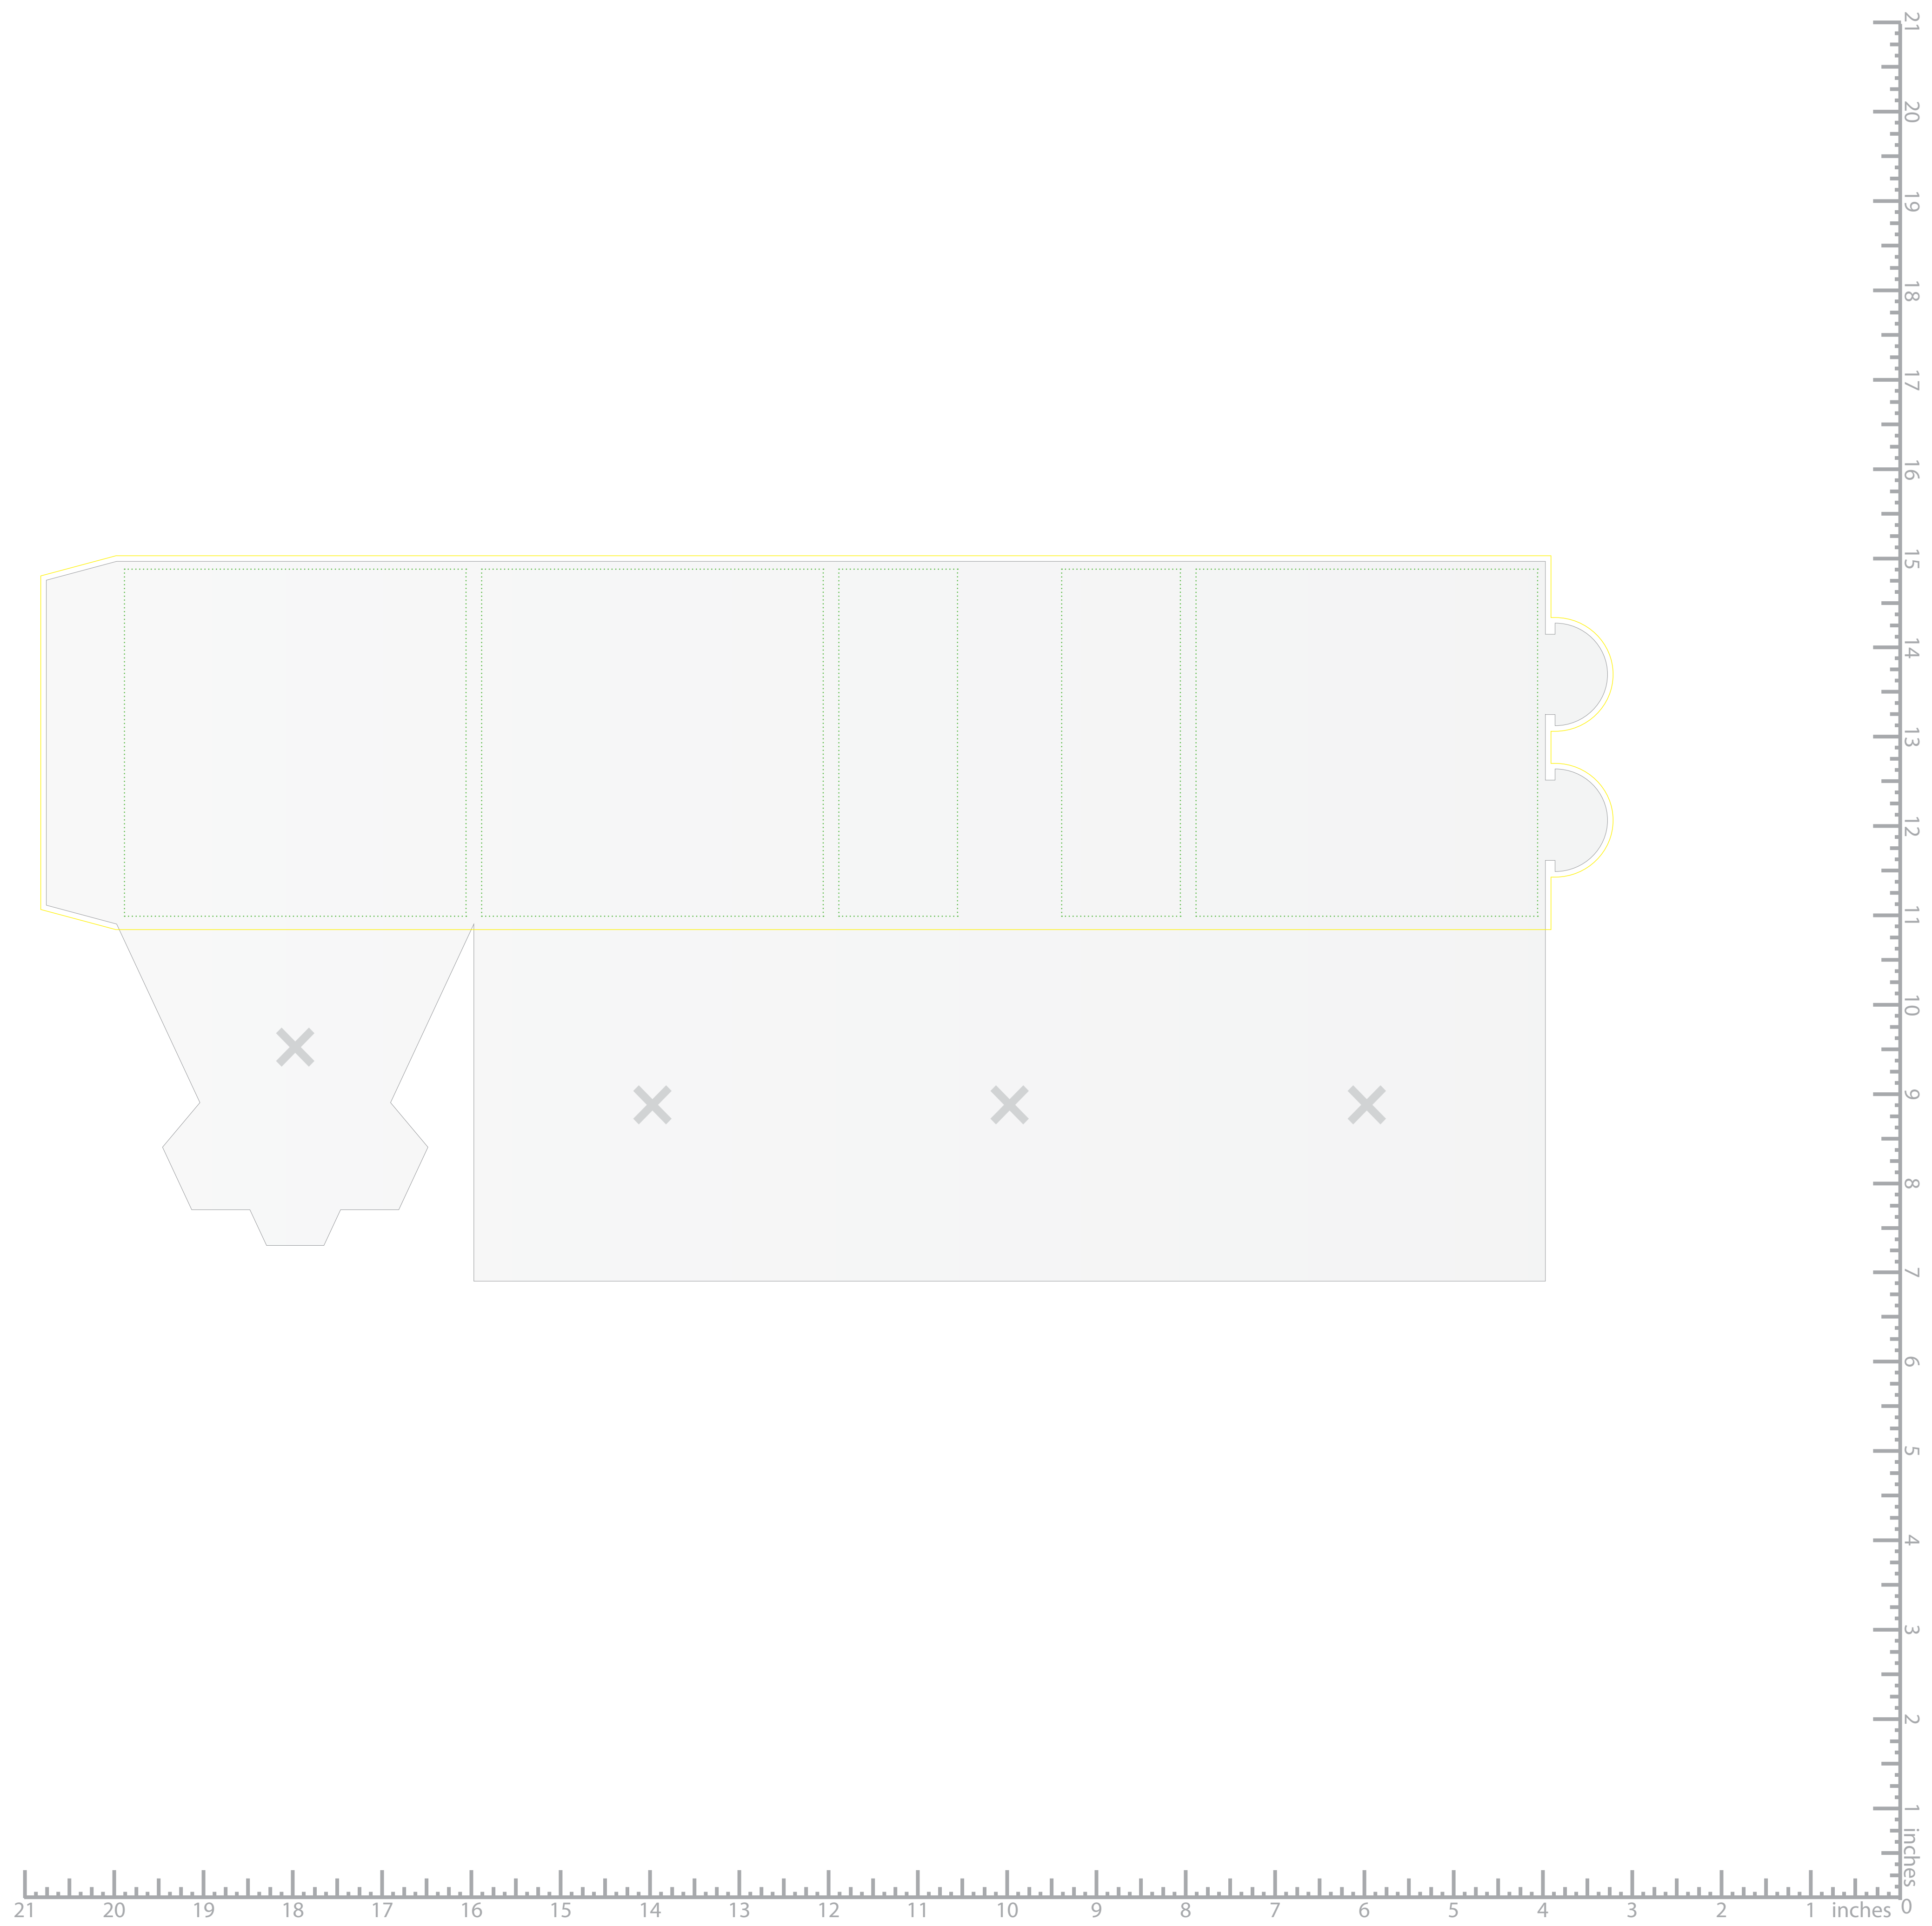

Product Template

ACTUAL SIZE

•••• Green dotted line indicates safe area for all important design elements
— Artwork must extend to outer yellow line to ensure full coverage

DCPB8040-50

Dispensing Box for 50, 80pt 4.0" Round or Square Coasters - Outside

QUANTITY

Ink/PMS NUMBER