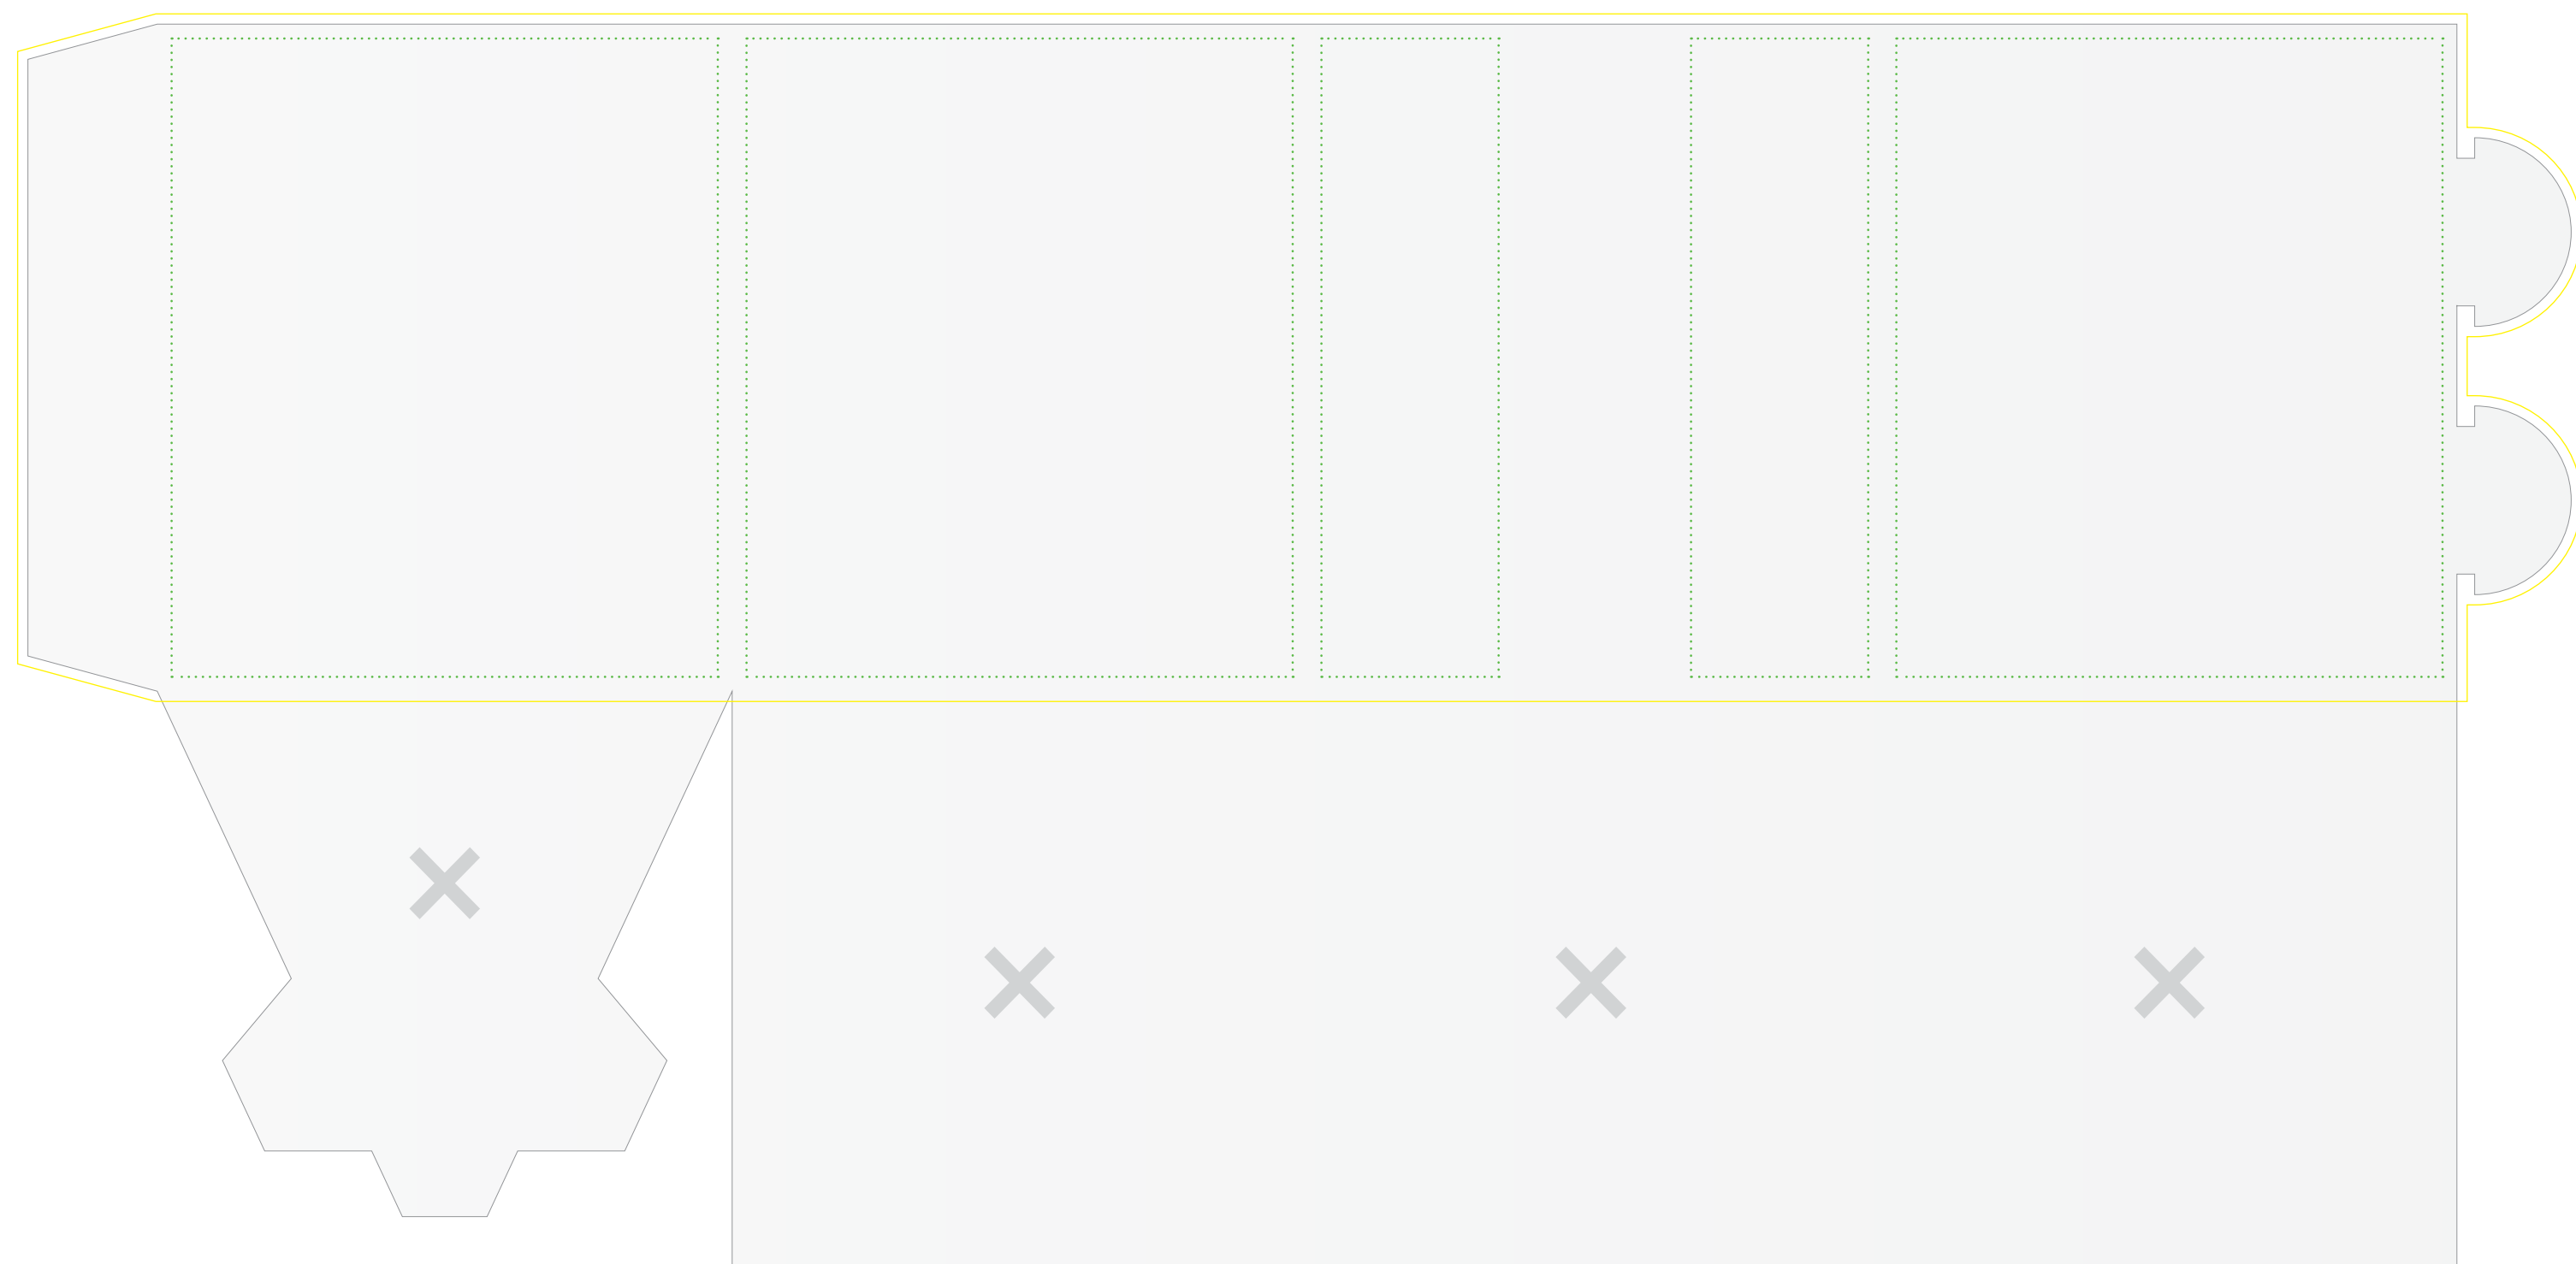

# Product Template

**ACTUAL SIZE**

•••• Green dotted line indicates safe area for all important design elements  
— Artwork must extend to outer yellow line to ensure full coverage

## DCPB8035-50

Dispensing Box for 50, 80pt 3.5" Round or Square Coasters - Outside

QUANTITY

Ink/PMS NUMBER