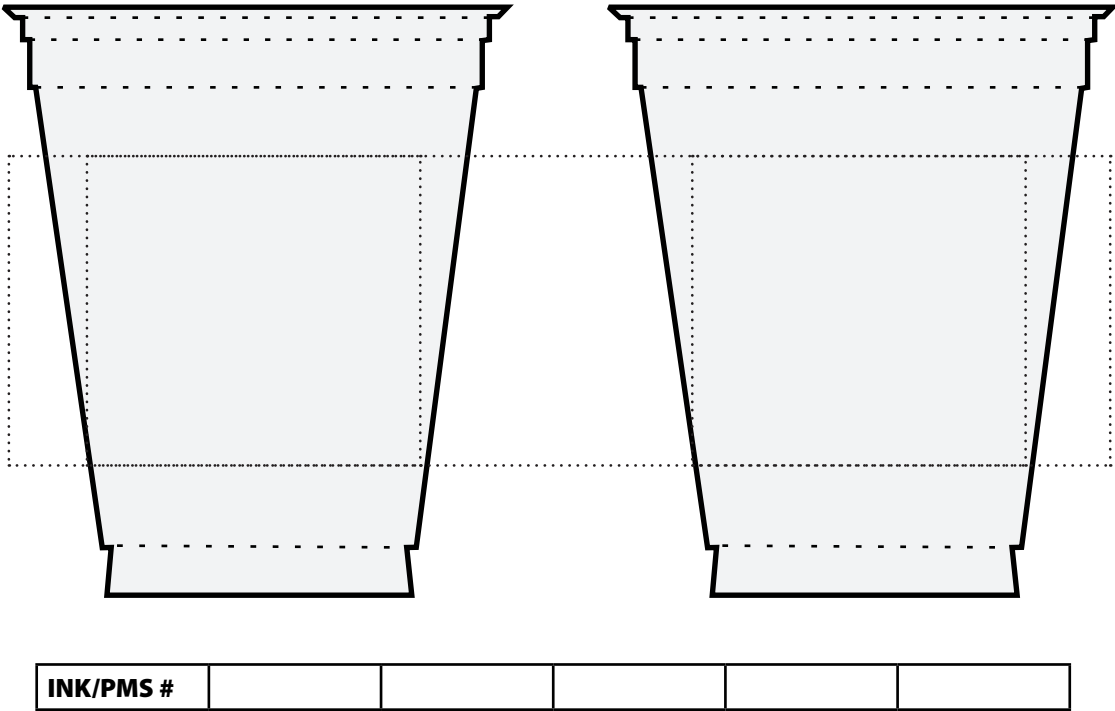

Product Template

ACTUAL SIZE

Dotted line Indicates max imprint area, factory recommend staying 20% under this area.

Dotted line is for guidance only and **will not print**.

SS5F

5oz Soft Sided Frosted Cup

(Wrap/2 Sided)