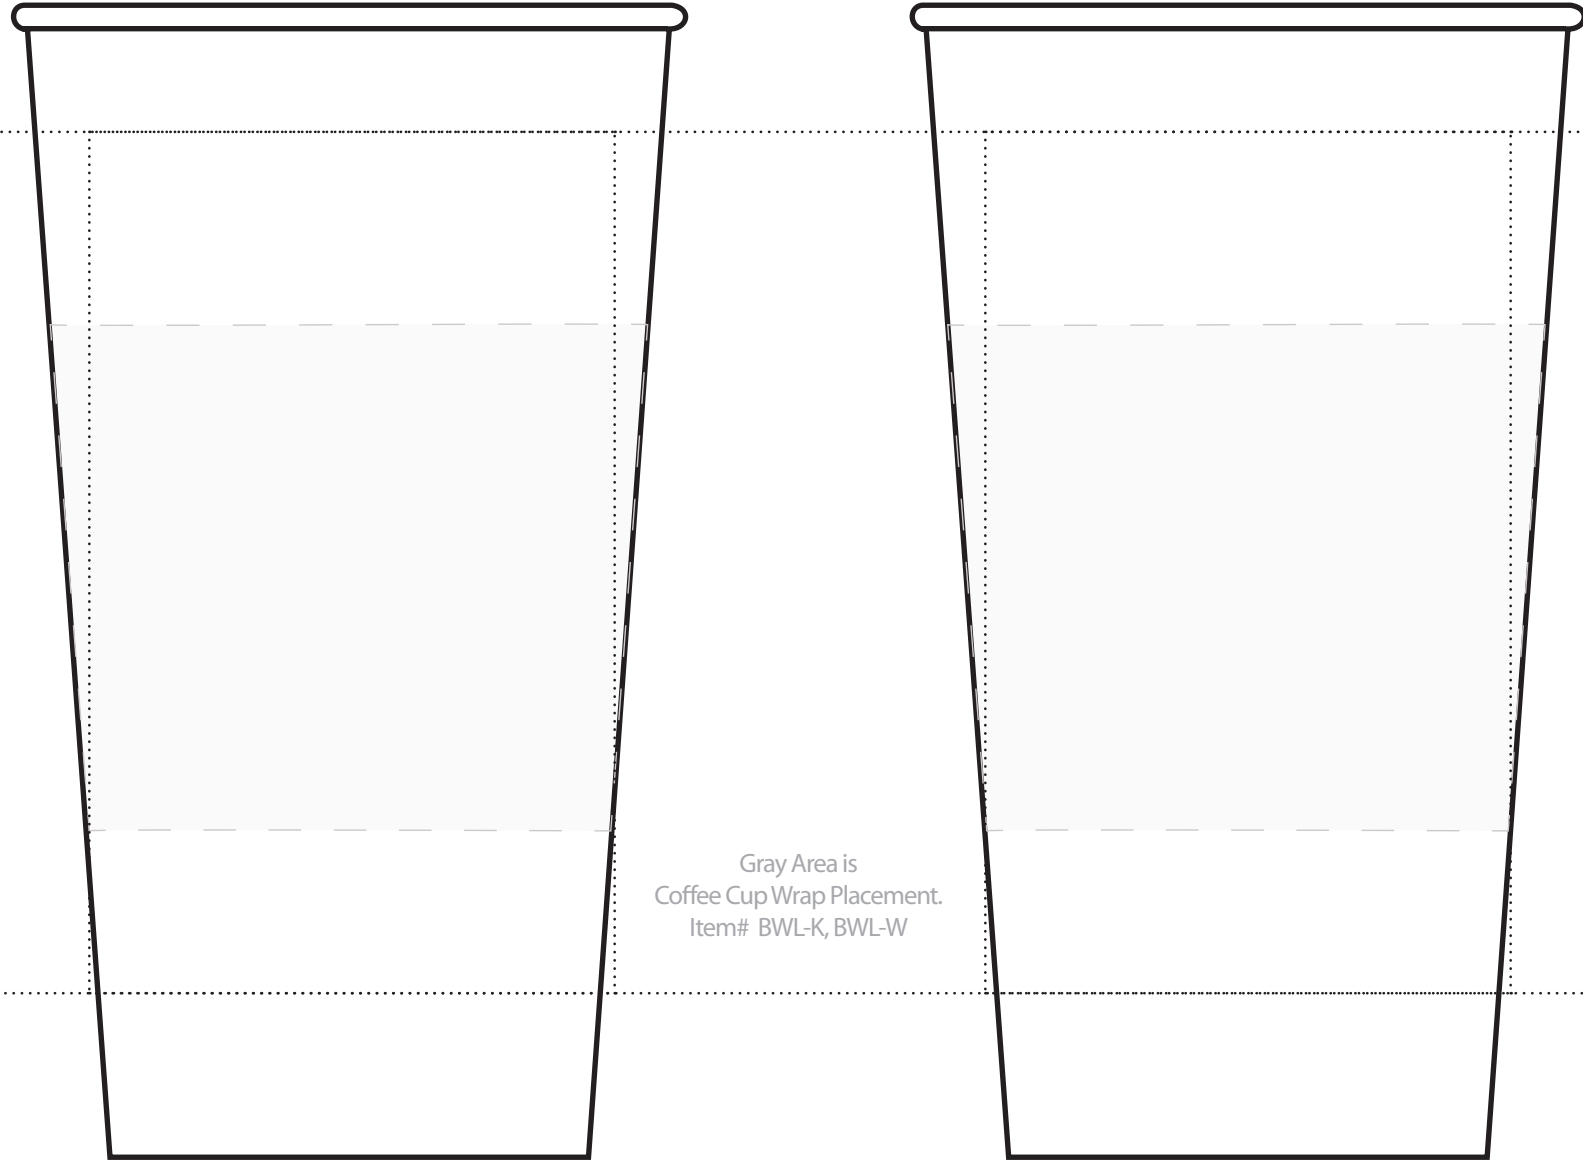

# Product Template

Gray Area is  
Coffee Cup Wrap Placement.  
Item# BWL-K, BWL-W

INK/PMS #					
-----------	--	--	--	--	--

### ACTUAL SIZE

Dotted line Indicates  
max imprint area, factory  
recommend staying 20%  
under this area.

Dotted line is for guidance  
only and **will not print.**

## PC20W

20oz White Paper Cup  
(Wrap/2 Sided)