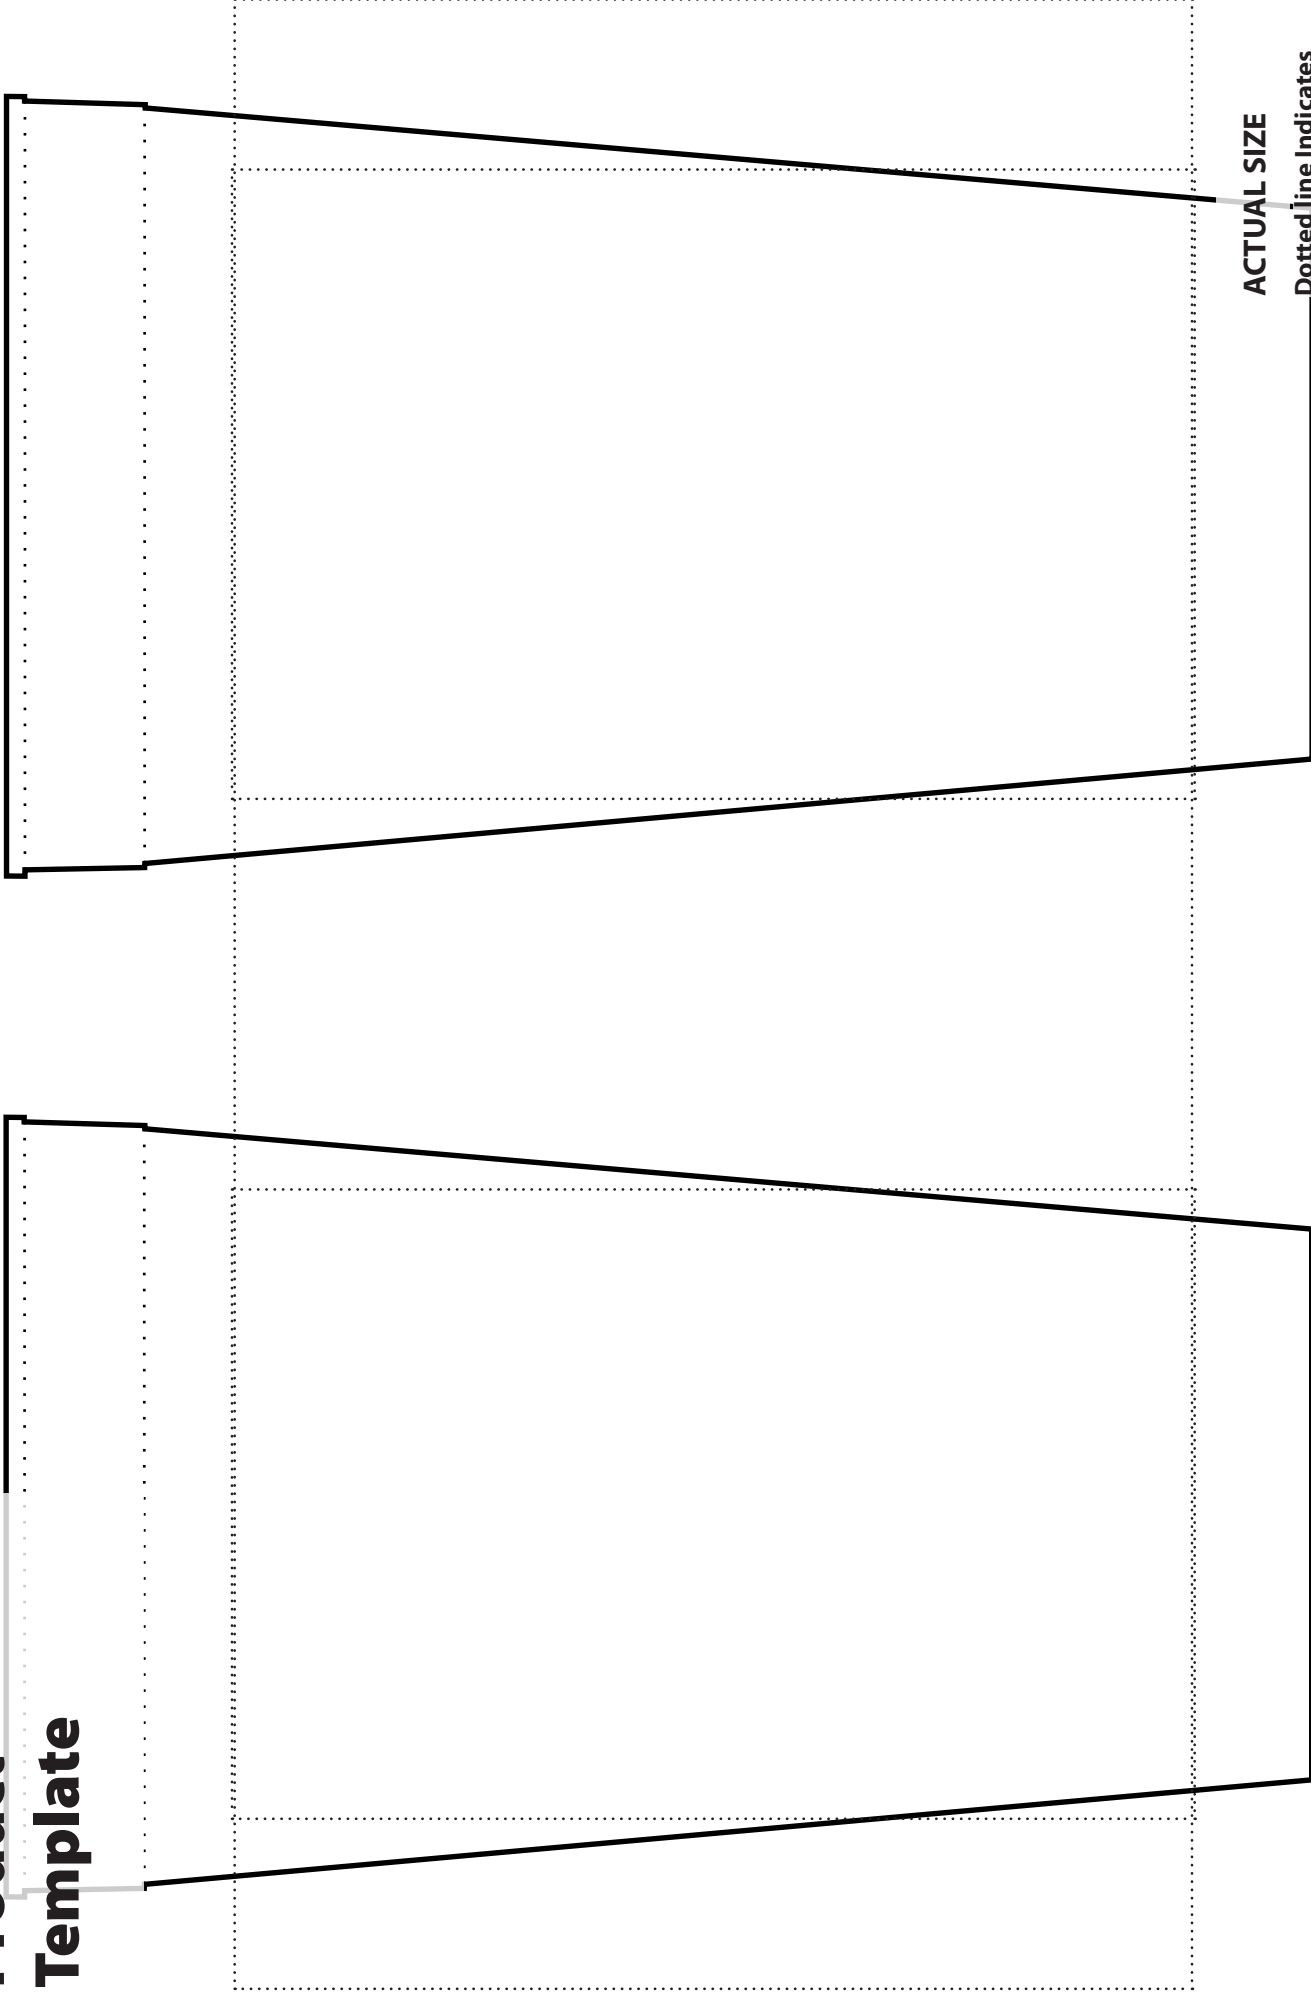

Product Template

ACTUAL SIZE

Dotted line indicates

max imprint area, factory
recommend staying 20%
under this area.

Dotted line is for guidance
only and **will not print**.

INK/PMS #									
-----------	--	--	--	--	--	--	--	--	--

HI-ST32W
Offset 32oz Stadium Cup
(White) (Wrap/2 Sided)