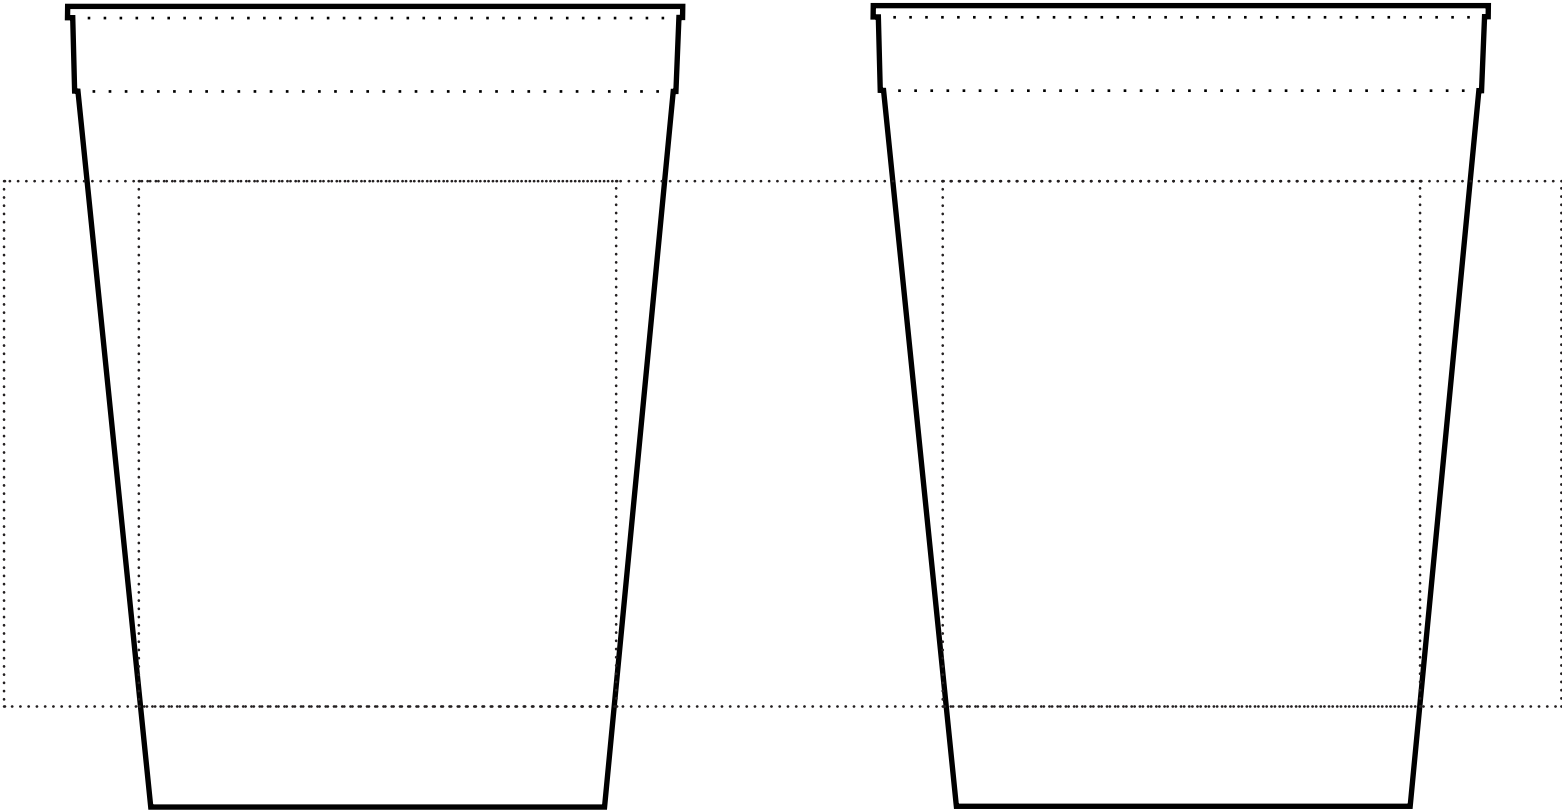

Product Template

INK/PMS #					
------------------	--	--	--	--	--

ACTUAL SIZE

Dotted line Indicates max imprint area, factory recommend staying 20% under this area.

Dotted line is for guidance only and **will not print**.

HI-ST12W
Offset 12oz Stadium Cup
(White) (Wrap/2 Sided)