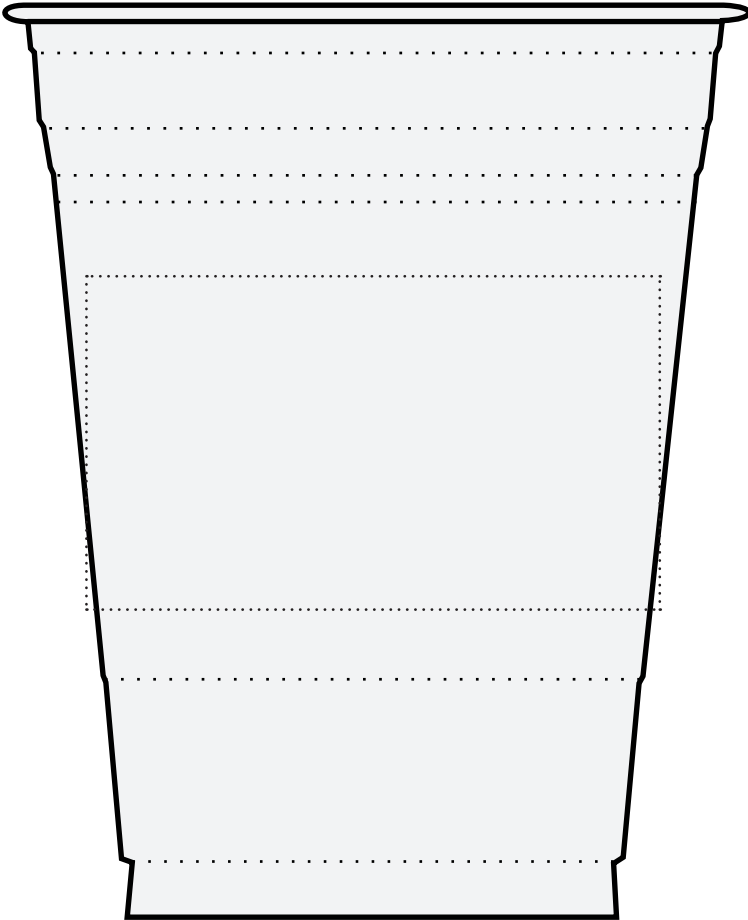

Product Template

INK/PMS #					
-----------	--	--	--	--	--

Dotted line Indicates
max imprint area, factory
recommend staying 20%
under this area.
Dotted line is for guidance
only and **will not print**.

HI-SS16F Offset 16oz Soft Sided Frosted Cup (1 Sided)