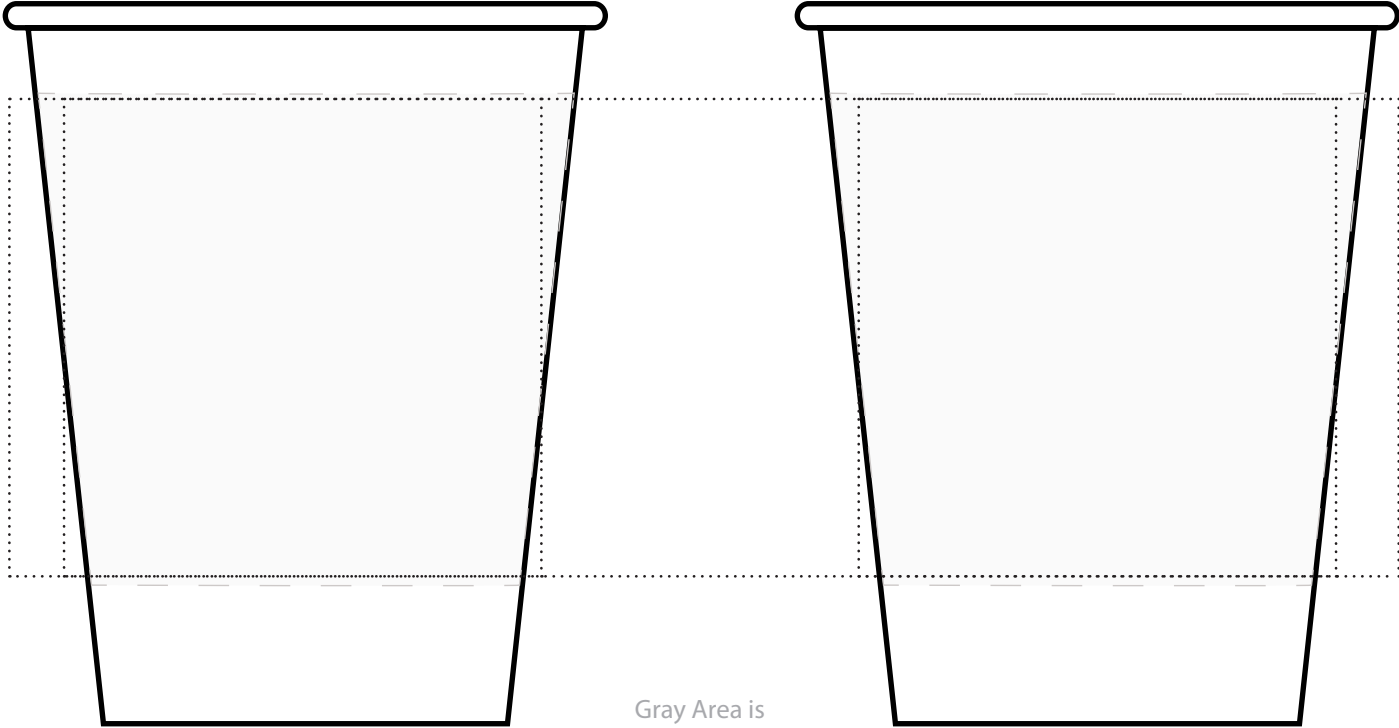

Product Template

Gray Area is
Coffee Cup Wrap Placement.
Item# BWS-K, BWS-W

INK/PMS #					
------------------	--	--	--	--	--

ACTUAL SIZE

Dotted line Indicates
max imprint area, factory
recommend staying 20%
under this area.

Dotted line is for guidance
only and **will not print**.

HI-PC8W

Offset 8oz White Paper Cup

(Wrap/2 Sided)