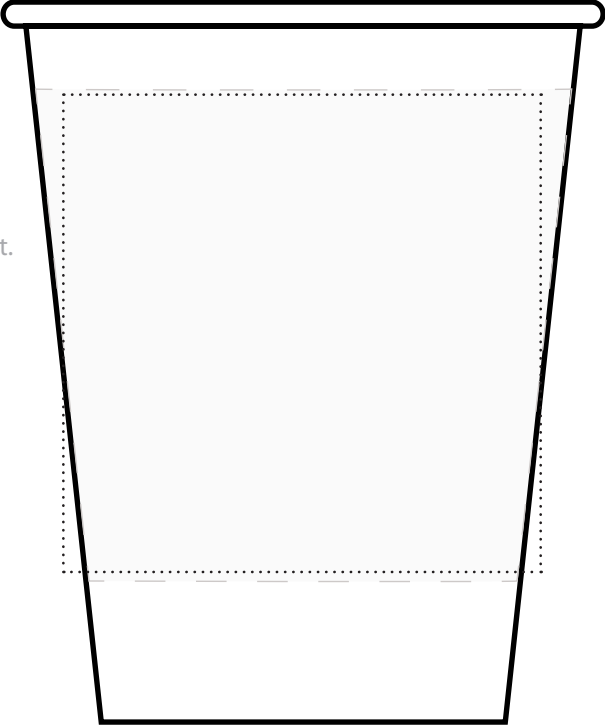

Product Template

Gray Area is
Coffee Cup Wrap Placement.
Item# BWS-K, BWS-W

INK/PMS #					
-----------	--	--	--	--	--

ACTUAL SIZE

Dotted line Indicates
max imprint area, factory
recommend staying 20%
under this area.

Dotted line is for guidance
only and **will not print.**

HI-PC8W

Offset 8oz White Paper Cup

(1 Sided)