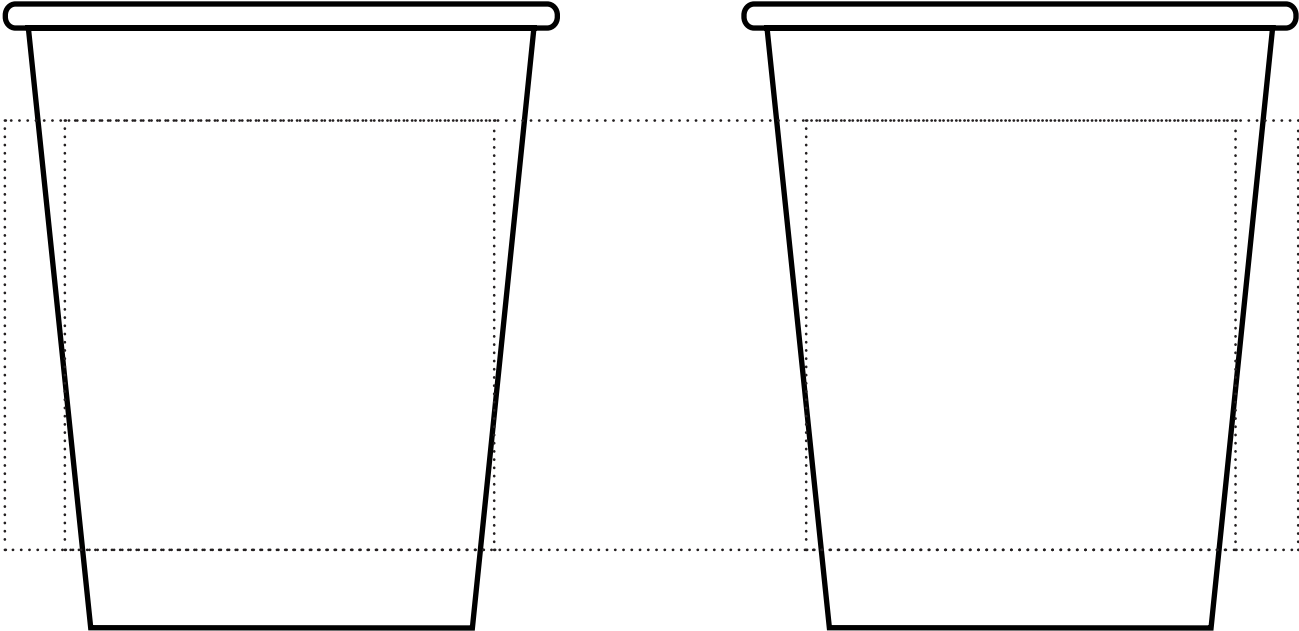

Product Template

INK/PMS #					
-----------	--	--	--	--	--

ACTUAL SIZE

Dotted line Indicates max imprint area, factory recommend staying 20% under this area.

Dotted line is for guidance only and **will not print**.

HI-PC6W

Offset 6oz White Paper Cup
(Wrap/2 Sided)