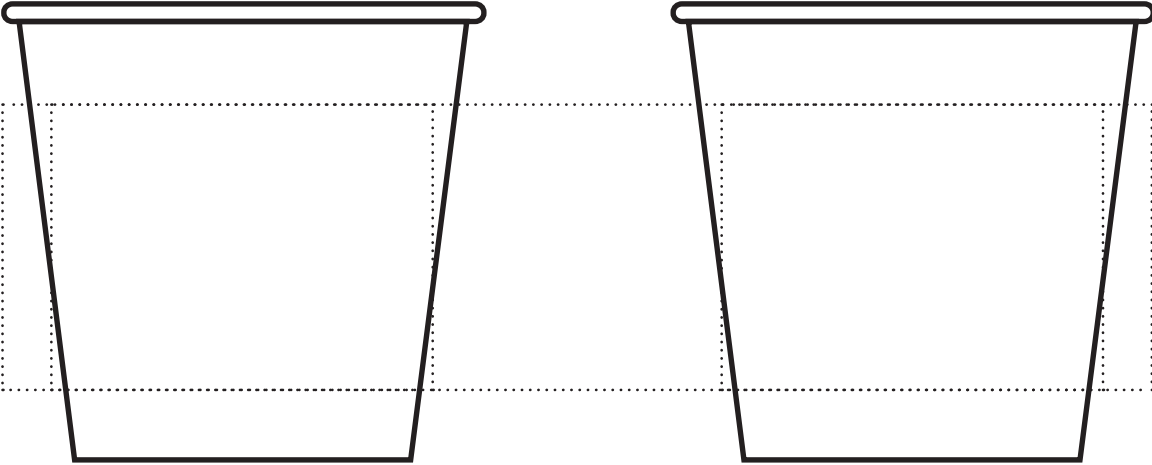

Product Template

INK/PMS #					
-----------	--	--	--	--	--

ACTUAL SIZE

Dotted line Indicates max imprint area, factory recommend staying 20% under this area.

Dotted line is for guidance only and **will not print**.

HI-PC4W Offset 4oz White Paper Cup (Wrap/2 Sided)