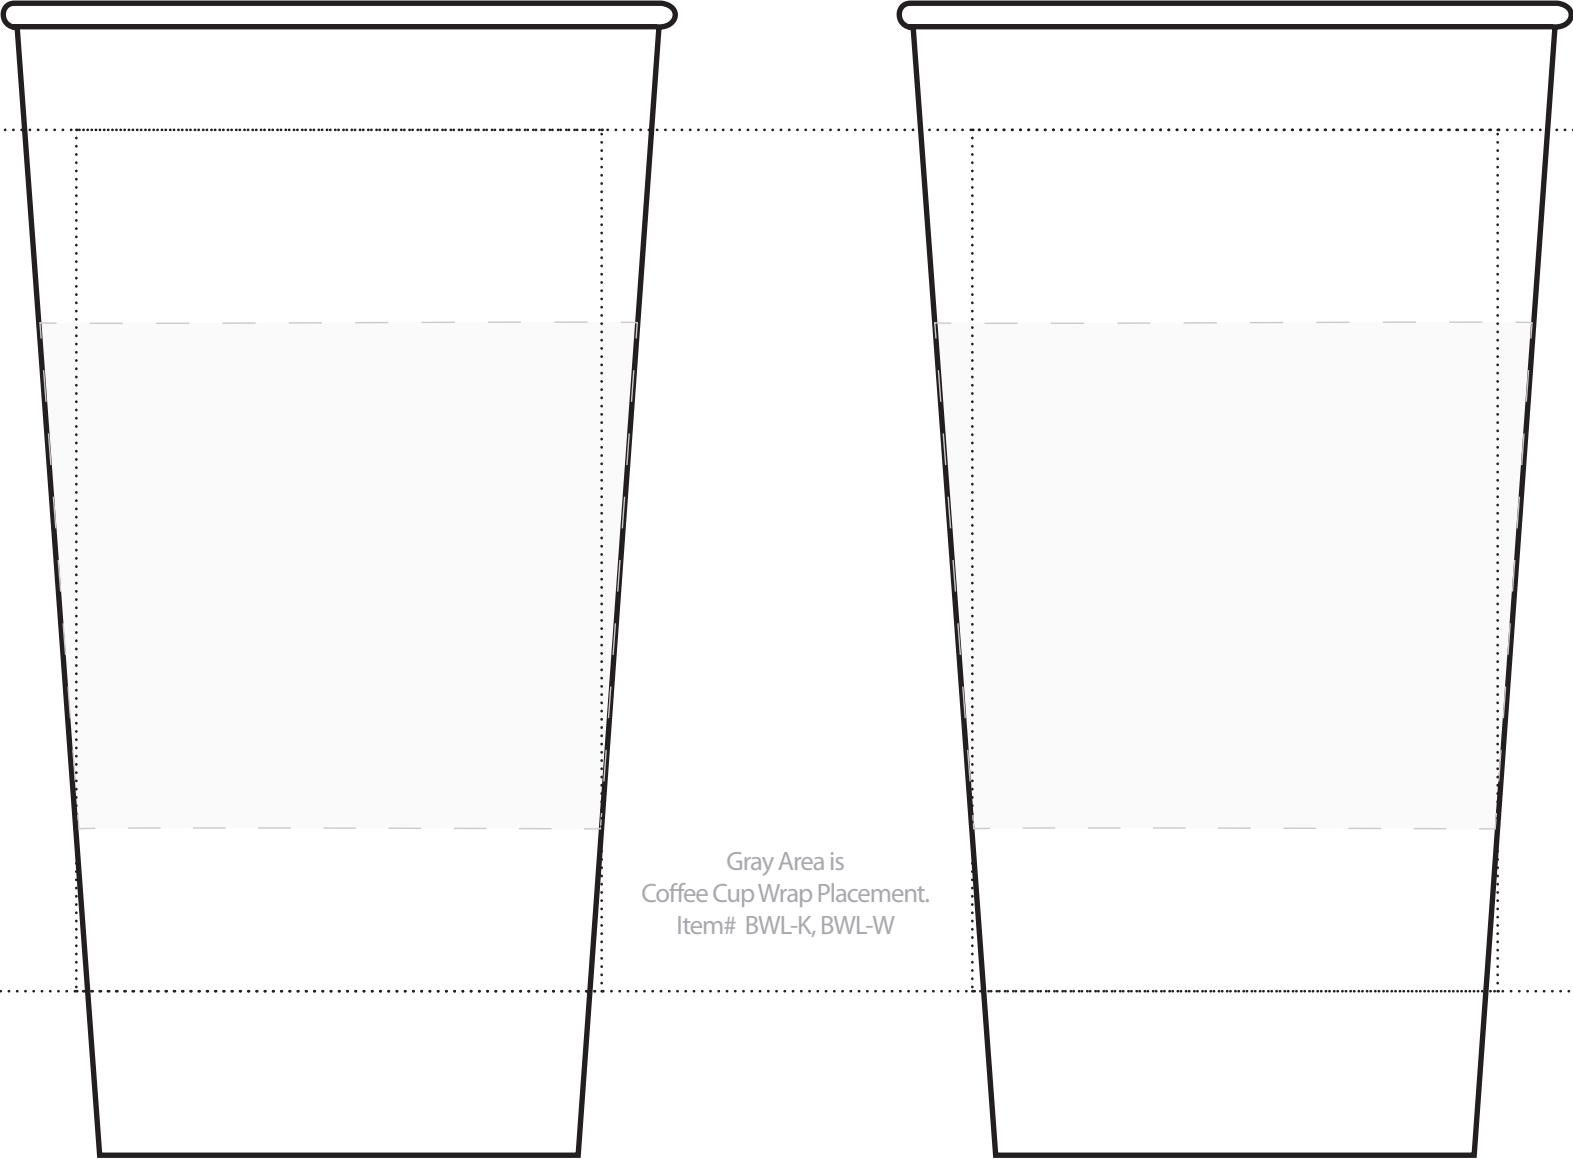

Product Template

Gray Area is
Coffee Cup Wrap Placement.
Item# BWL-K, BWL-W

INK/PMS #					
-----------	--	--	--	--	--

ACTUAL SIZE

Dotted line Indicates
max imprint area, factory
recommend staying 20%
under this area.

Dotted line is for guidance
only and **will not print**.

HI-PC20W

Offset 20oz White Paper Cup
(Wrap/2 Sided)