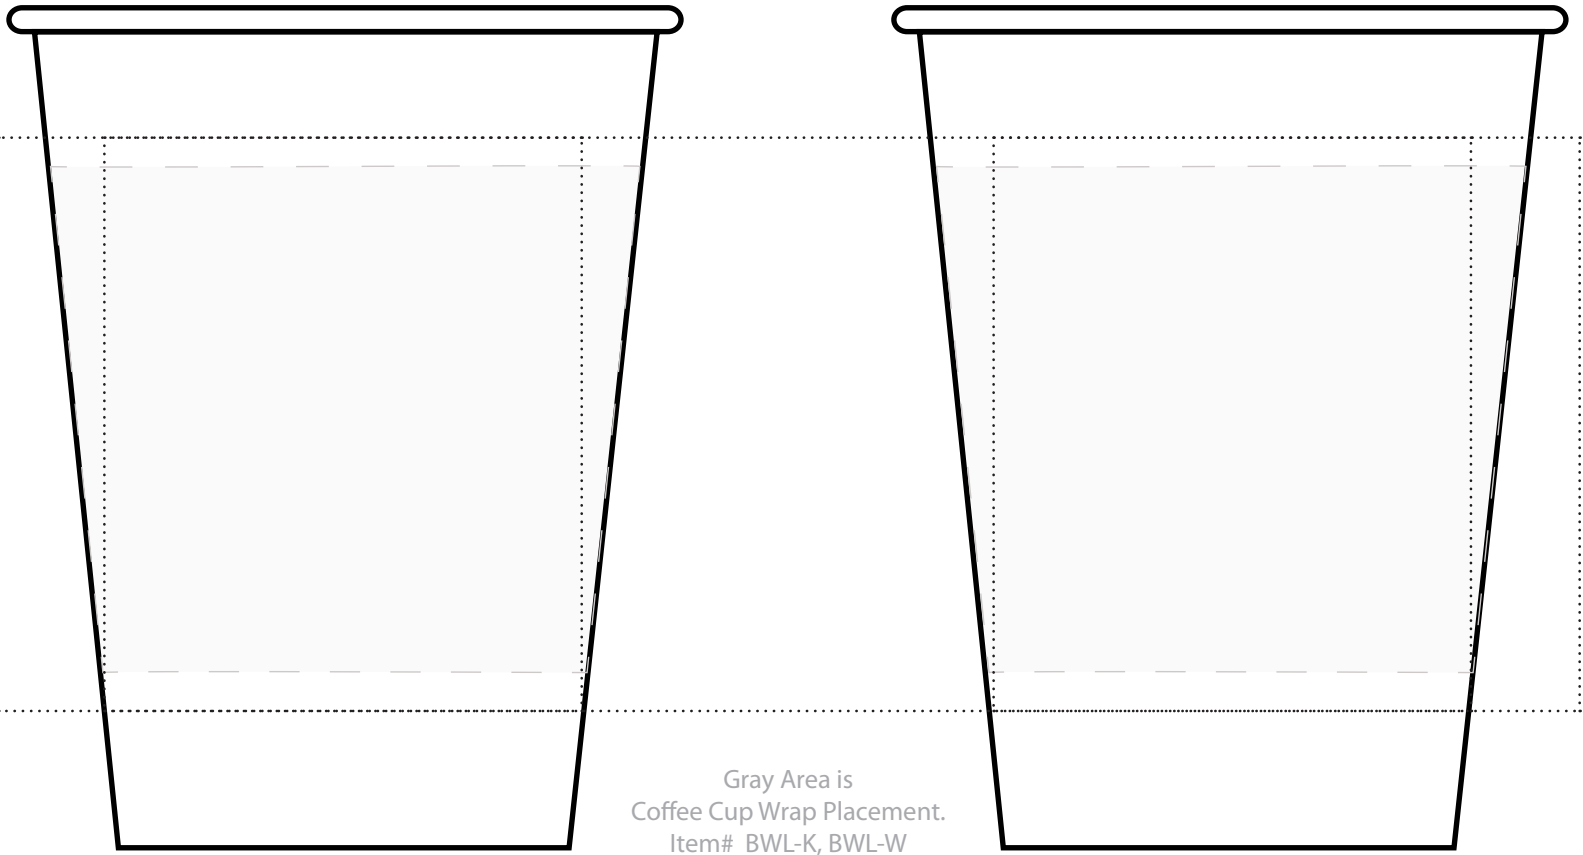

Product Template

INK/PMS #					
-----------	--	--	--	--	--

ACTUAL SIZE

Dotted line Indicates max imprint area, factory recommend staying 20% under this area.

Dotted line is for guidance only and **will not print**.

HI-PC12W

Offset 12oz White Paper Cup

(Wrap/2 Sided)