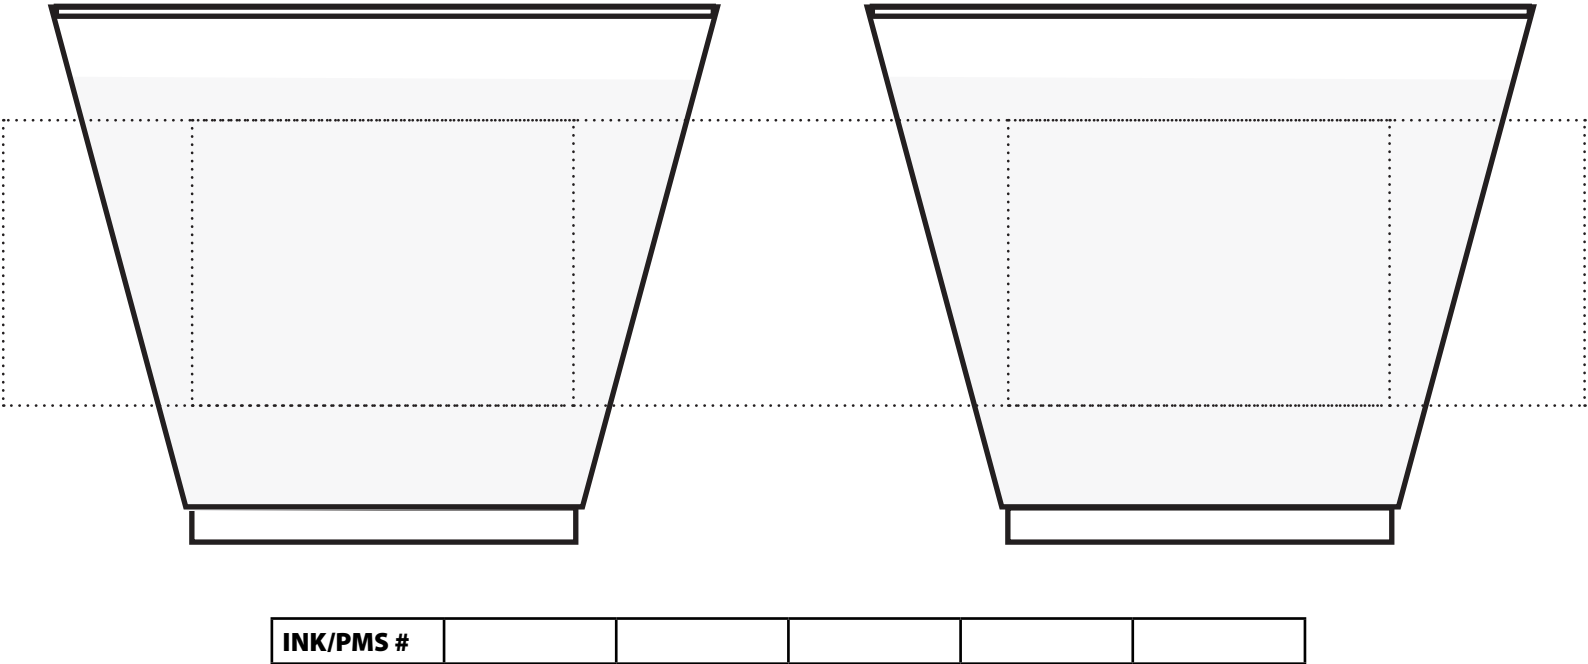

Product Template

ACTUAL SIZE

Dotted line Indicates
max imprint area, factory
recommend staying 20%
under this area.

Dotted line is for guidance
only and **will not print.**

HI-P9R Offset 9oz Frost-Flex™ Cup (Wrap/2 Sided)