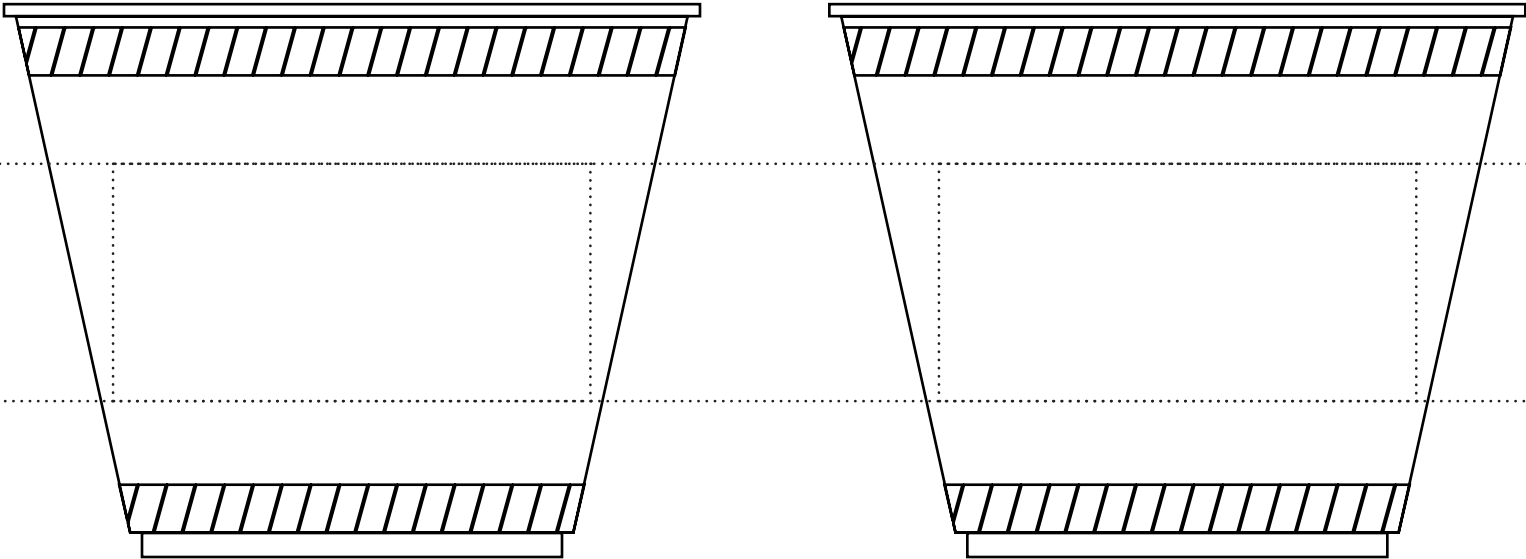

Product Template

INK/PMS #					
-----------	--	--	--	--	--

ACTUAL SIZE

Dotted line Indicates max imprint area, factory recommend staying 20% under this area.

Dotted line is for guidance only and **will not print**.

HI-CG9R

Offset 9oz Greenware™ Cold Cups
(Wrap/2 Sided)