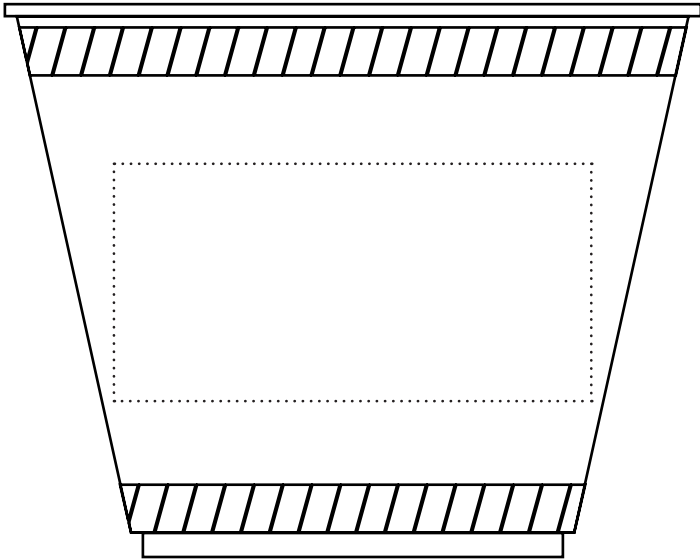

Product Template

INK/PMS #					
-----------	--	--	--	--	--

ACTUAL SIZE

Dotted line Indicates
max imprint area, factory
recommend staying 20%
under this area.

Dotted line is for guidance
only and **will not print.**

HI-CG9R

Offset 9oz Greenware™ Cold Cups (1 Sided)