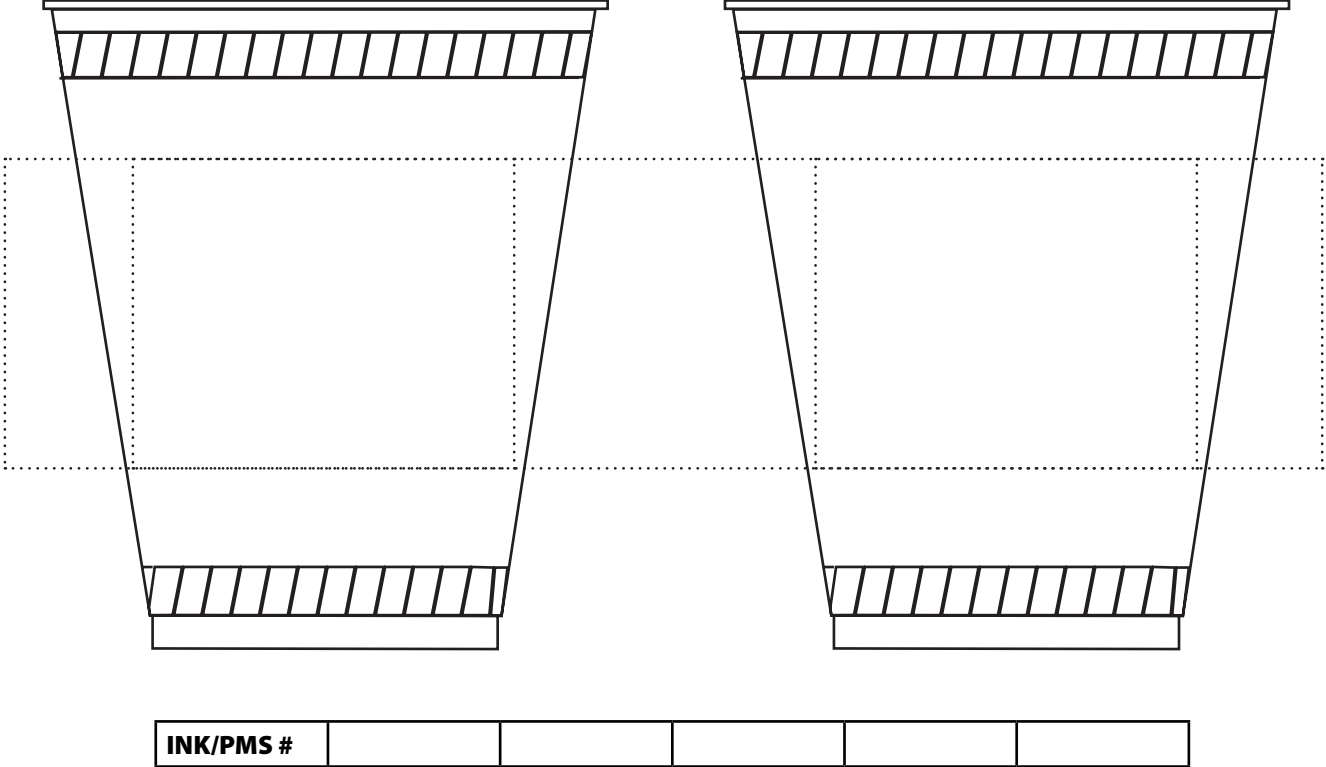

Product Template

ACTUAL SIZE

Dotted line Indicates max imprint area, factory recommend staying 20% under this area.

Dotted line is for guidance only and **will not print**.

HI-CG7 Offset 7oz Greenware™ Cold Cups (Wrap/2 Sided)