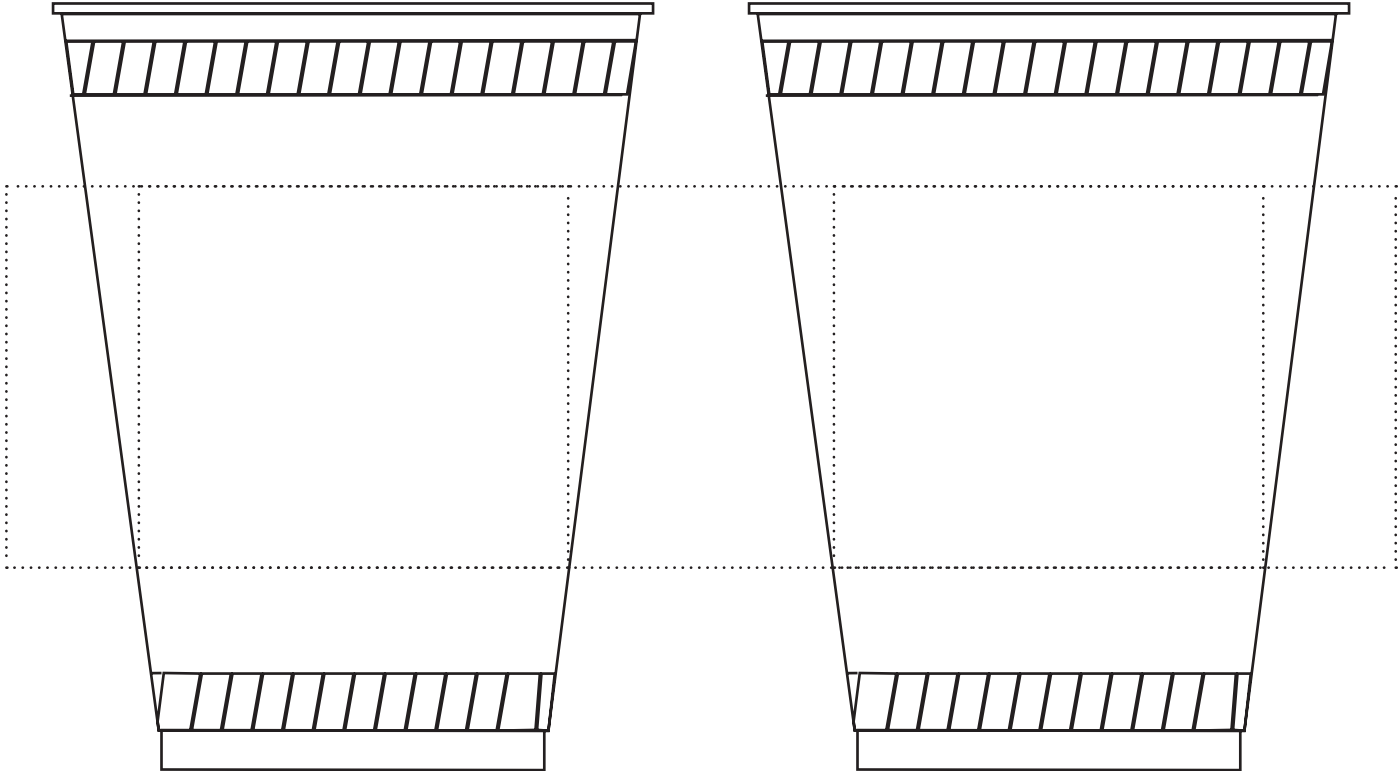

Product Template

INK/PMS #					
-----------	--	--	--	--	--

ACTUAL SIZE

Dotted line Indicates max imprint area, factory recommend staying 20% under this area.

Dotted line is for guidance only and **will not print**.

HI-CG10

Offset10oz Greenware™ Cold Cups
(Wrap/2 Sided)