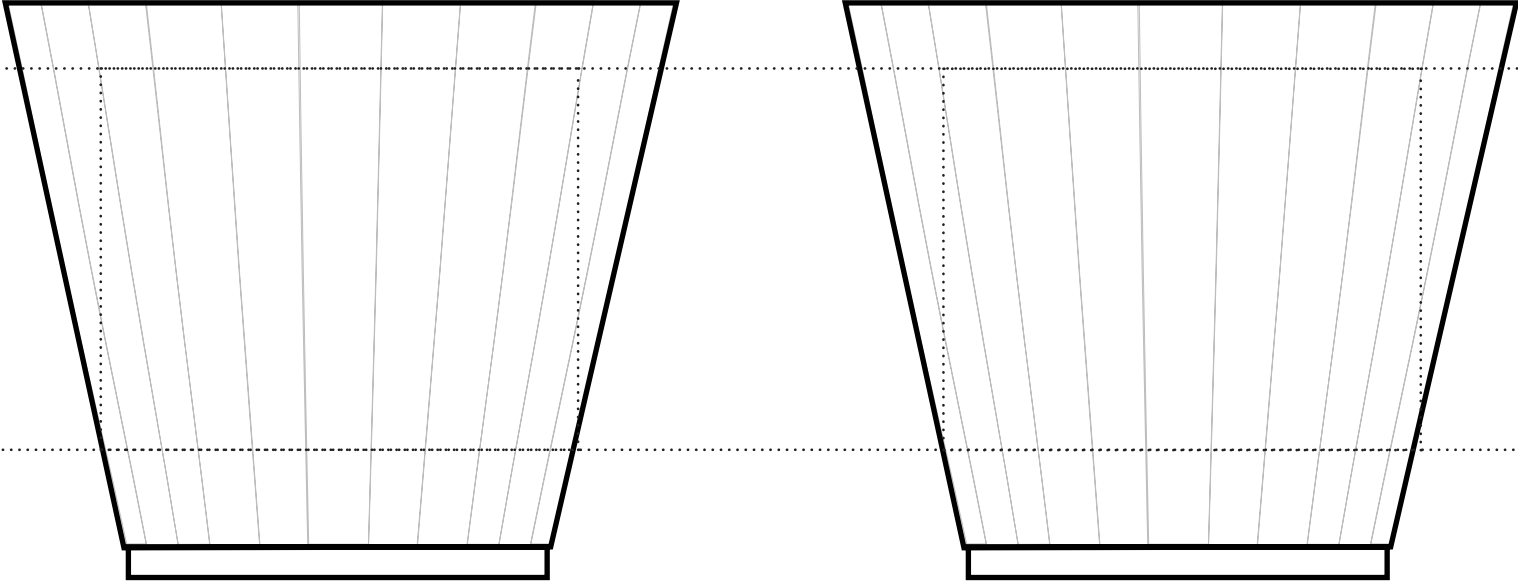

Product Template

INK/PMS #					
-----------	--	--	--	--	--

ACTUAL SIZE

Dotted line Indicates max imprint area, factory recommend staying 20% under this area.

Dotted line is for guidance only and **will not print**.

HI-CF9R

Offset 9oz Fluted Rocks Cup

(Wrap/2 Sided)