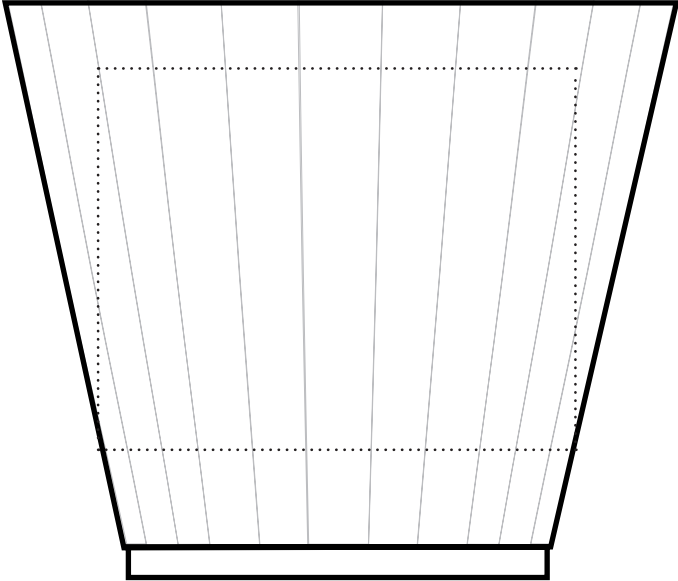

Product Template

INK/PMS #					
-----------	--	--	--	--	--

ACTUAL SIZE

Dotted line Indicates
max imprint area, factory
recommend staying 20%
under this area.

Dotted line is for guidance
only and **will not print.**

HI-CF9R Offset 9oz Fluted Rocks Cup (1 Sided)