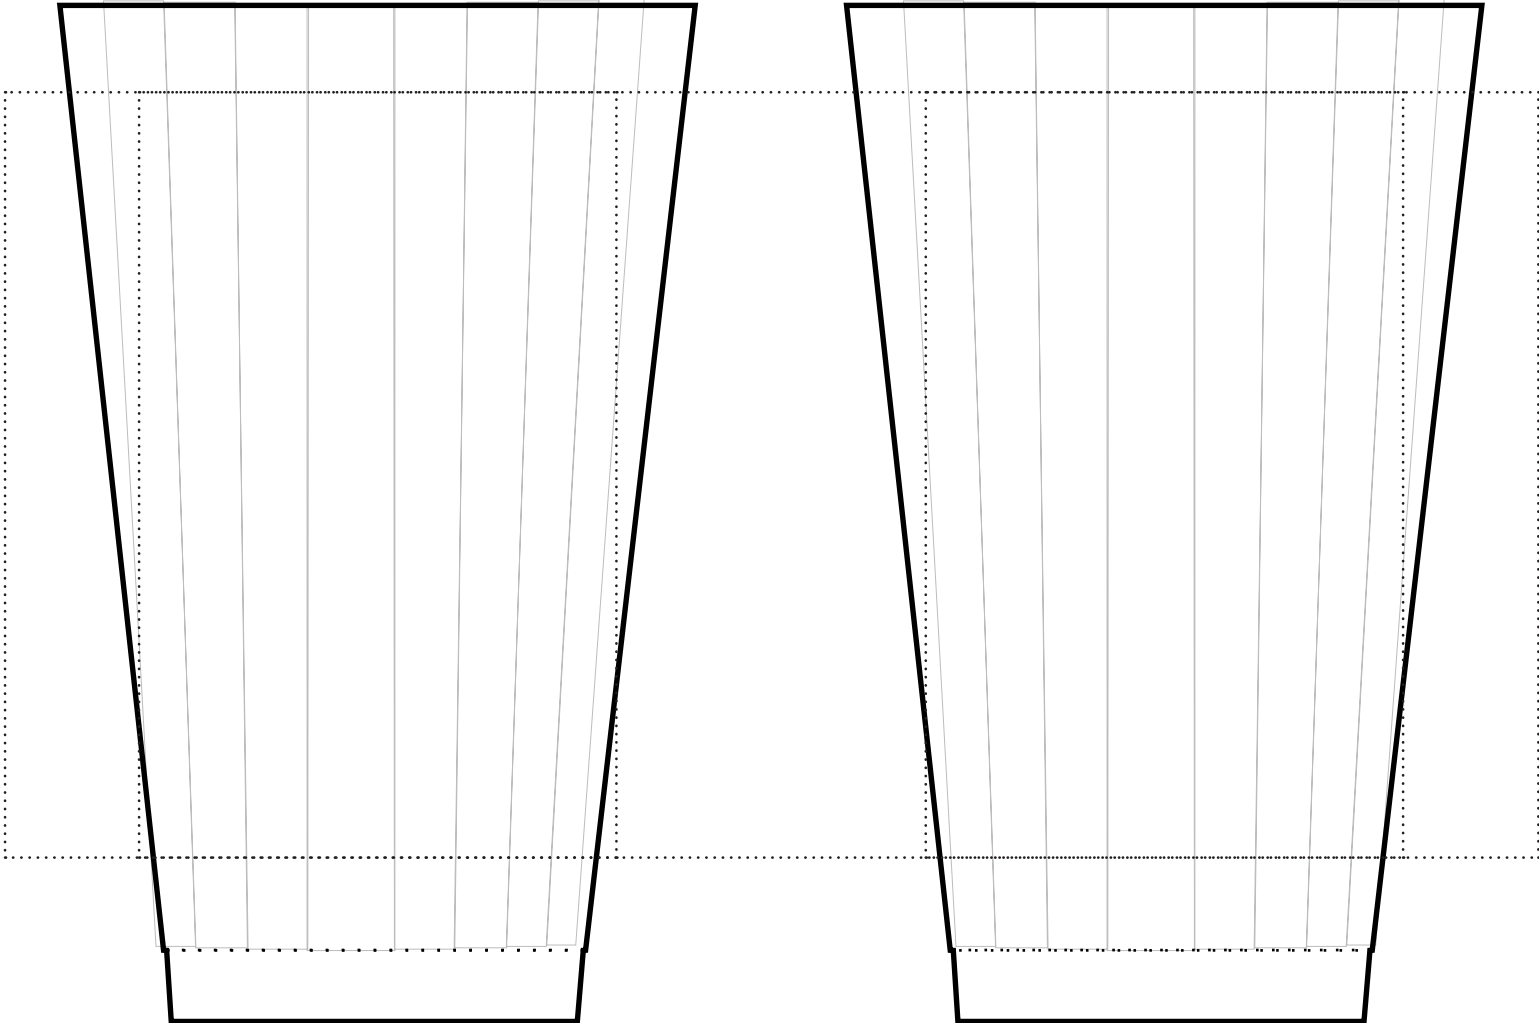

Product Template

INK/PMS #					
-----------	--	--	--	--	--

ACTUAL SIZE

Dotted line Indicates
max imprint area, factory
recommend staying 20%
under this area.

Dotted line is for guidance
only and **will not print**.

HI-CF16 Offset 16oz Fluted Cup (Wrap/2 Sided)