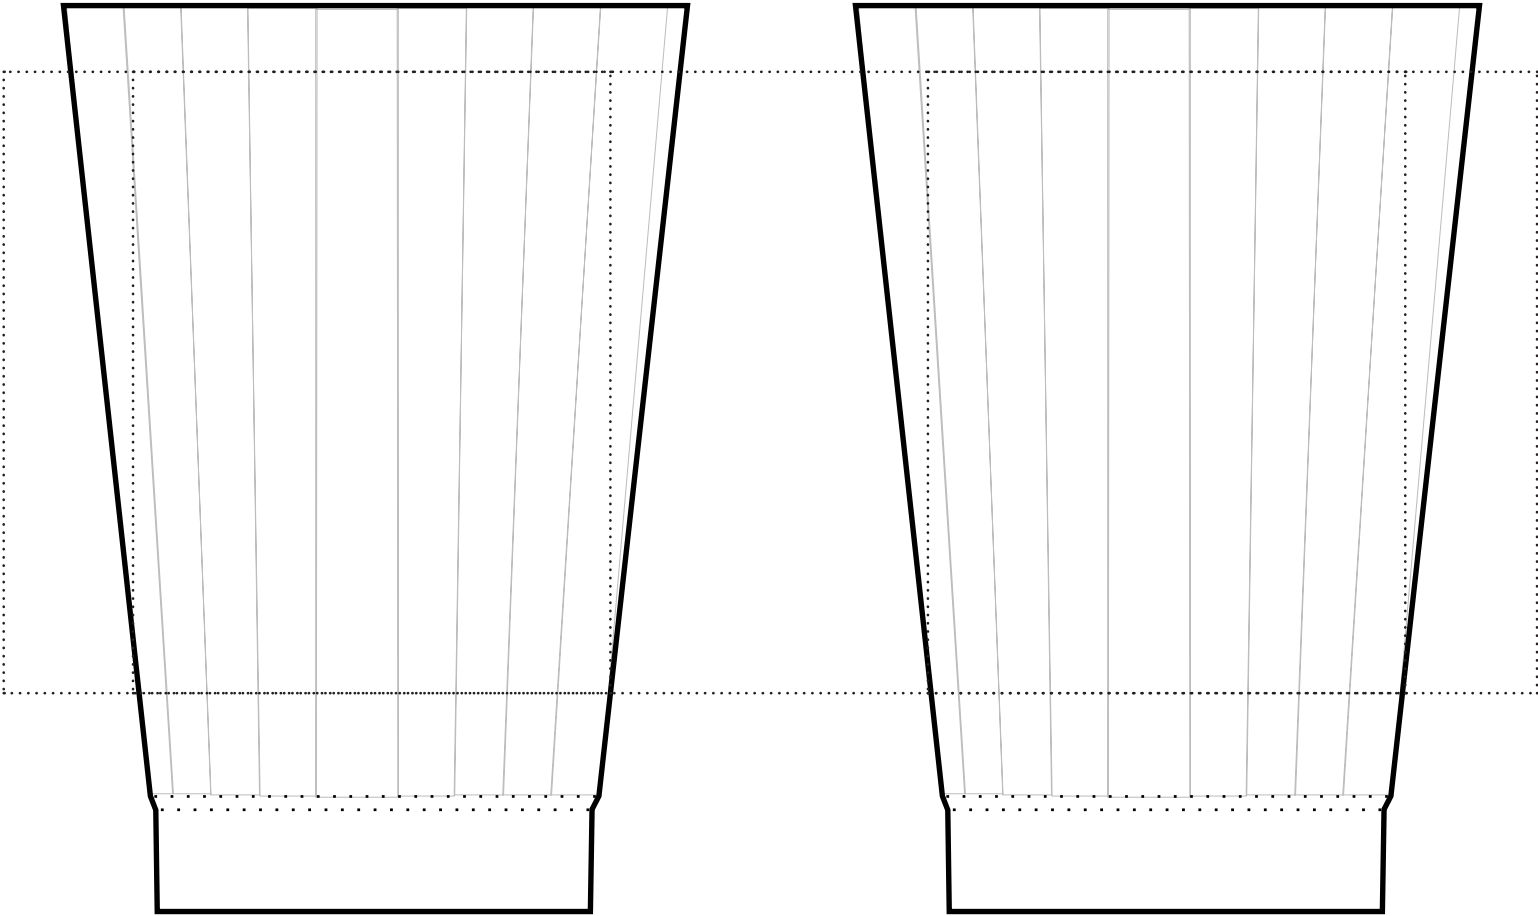

Product Template

INK/PMS #					
-----------	--	--	--	--	--

ACTUAL SIZE

Dotted line Indicates max imprint area, factory recommend staying 20% under this area.

Dotted line is for guidance only and **will not print**.

HI-CF14

Offset 14oz Fluted Cup

(Wrap/2 Sided)