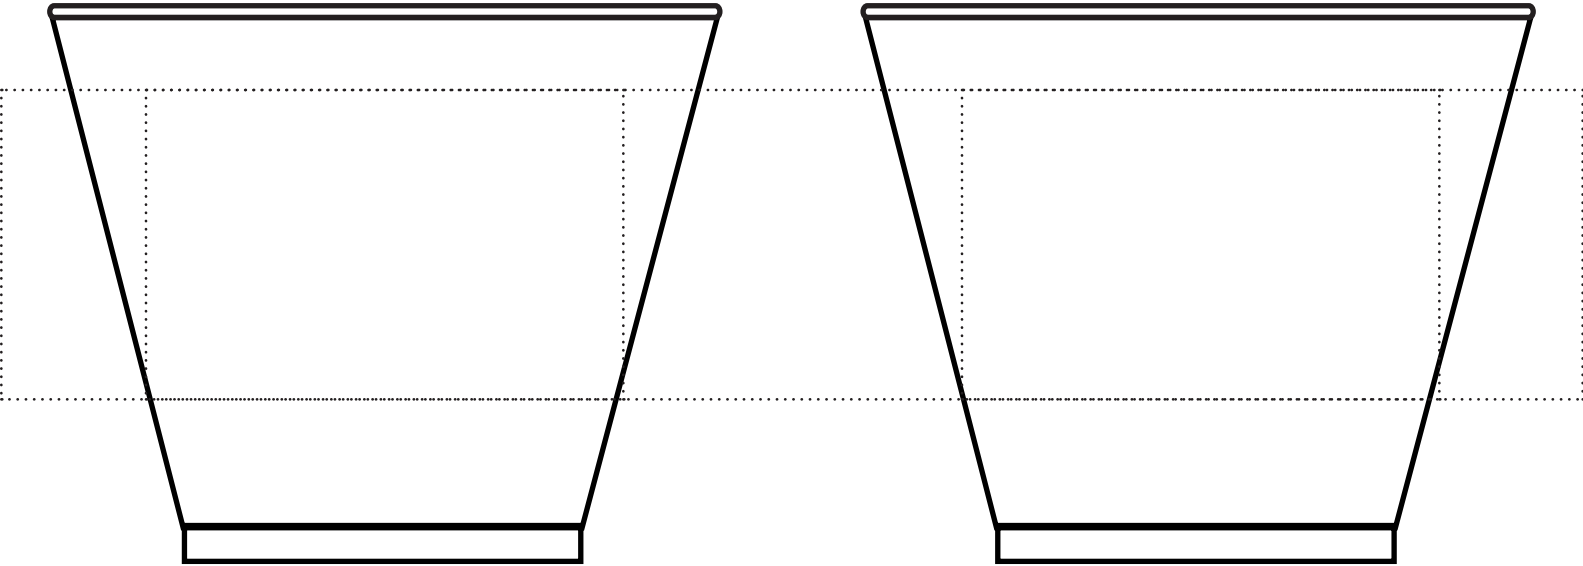

Product Template

INK/PMS #					
-----------	--	--	--	--	--

ACTUAL SIZE

Dotted line Indicates
max imprint area, factory
recommend staying 20%
under this area.

Dotted line is for guidance
only and **will not print.**

HI-C9R Offset 9oz Plastic Rocks Cup (Wrap/2 Sided)