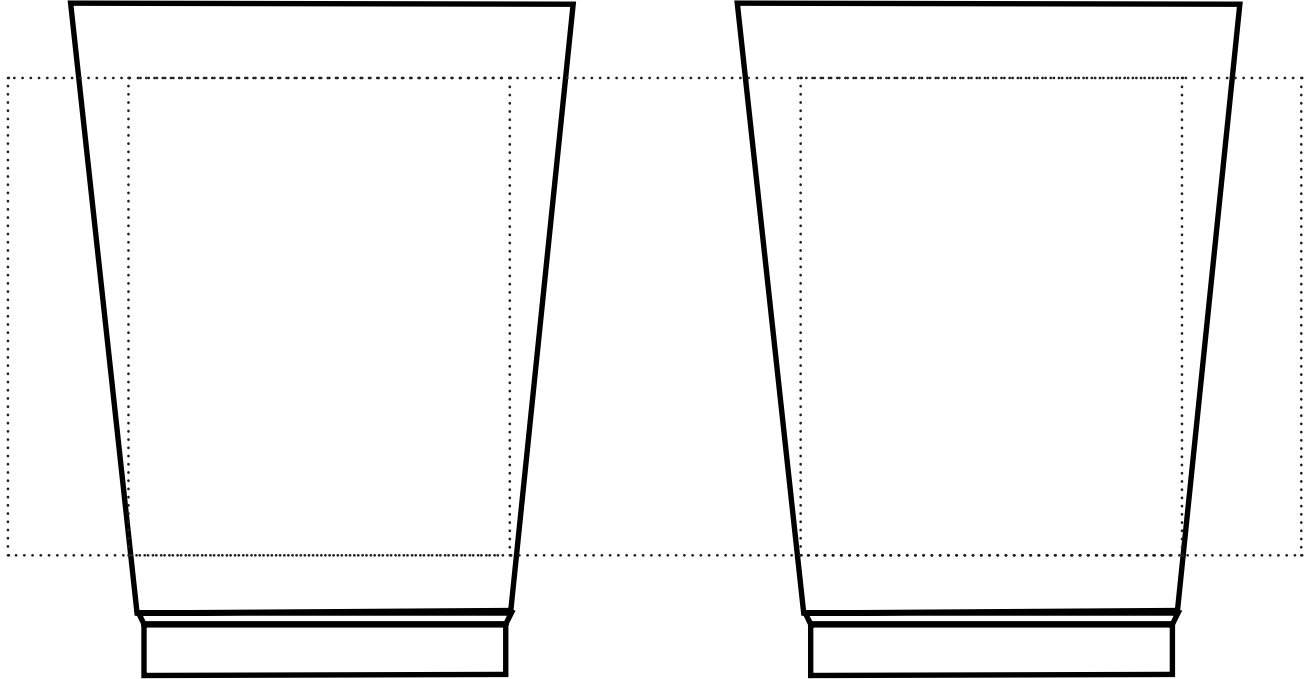

Product Template

INK/PMS #					
------------------	--	--	--	--	--

ACTUAL SIZE

Dotted line Indicates
max imprint area, factory
recommend staying 20%
under this area.
Dotted line is for guidance
only and **will not print**.

HI-C7
Offset 7oz Clear Plastic Cup
(Wrap/2 Sided)