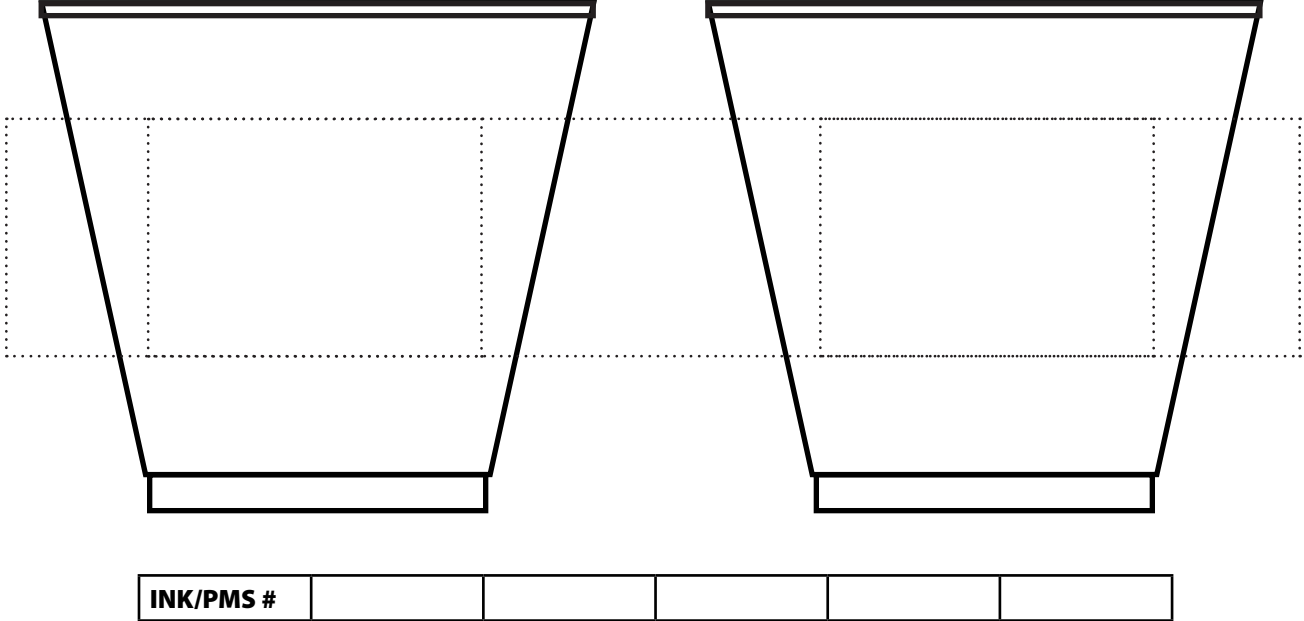

Product Template

ACTUAL SIZE

Dotted line Indicates
max imprint area, factory
recommend staying 20%
under this area.

Dotted line is for guidance
only and **will not print.**

HI-C5R Offset 5oz Plastic Rocks Cup (Wrap/2 Sided)