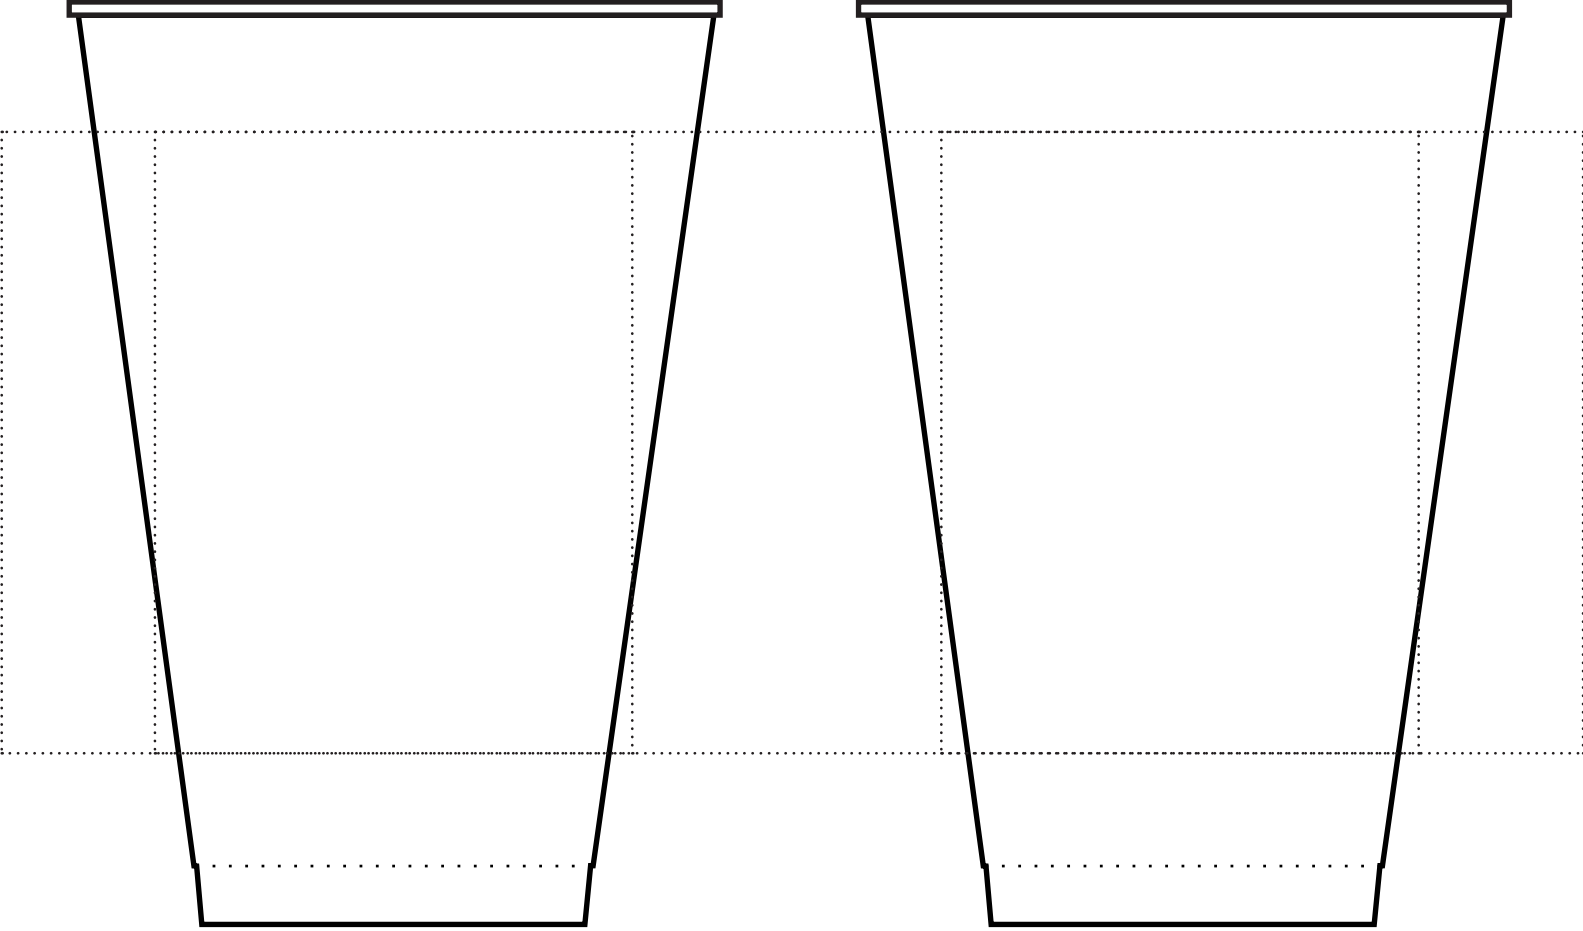

Product Template

INK/PMS #					
-----------	--	--	--	--	--

ACTUAL SIZE

Dotted line indicates max imprint area, factory recommend staying 20% under this area.

Dotted line is for guidance only and **will not print**.

HI-C14

Offset 14oz Clear Plastic Cup
(Wrap/2 Sided)