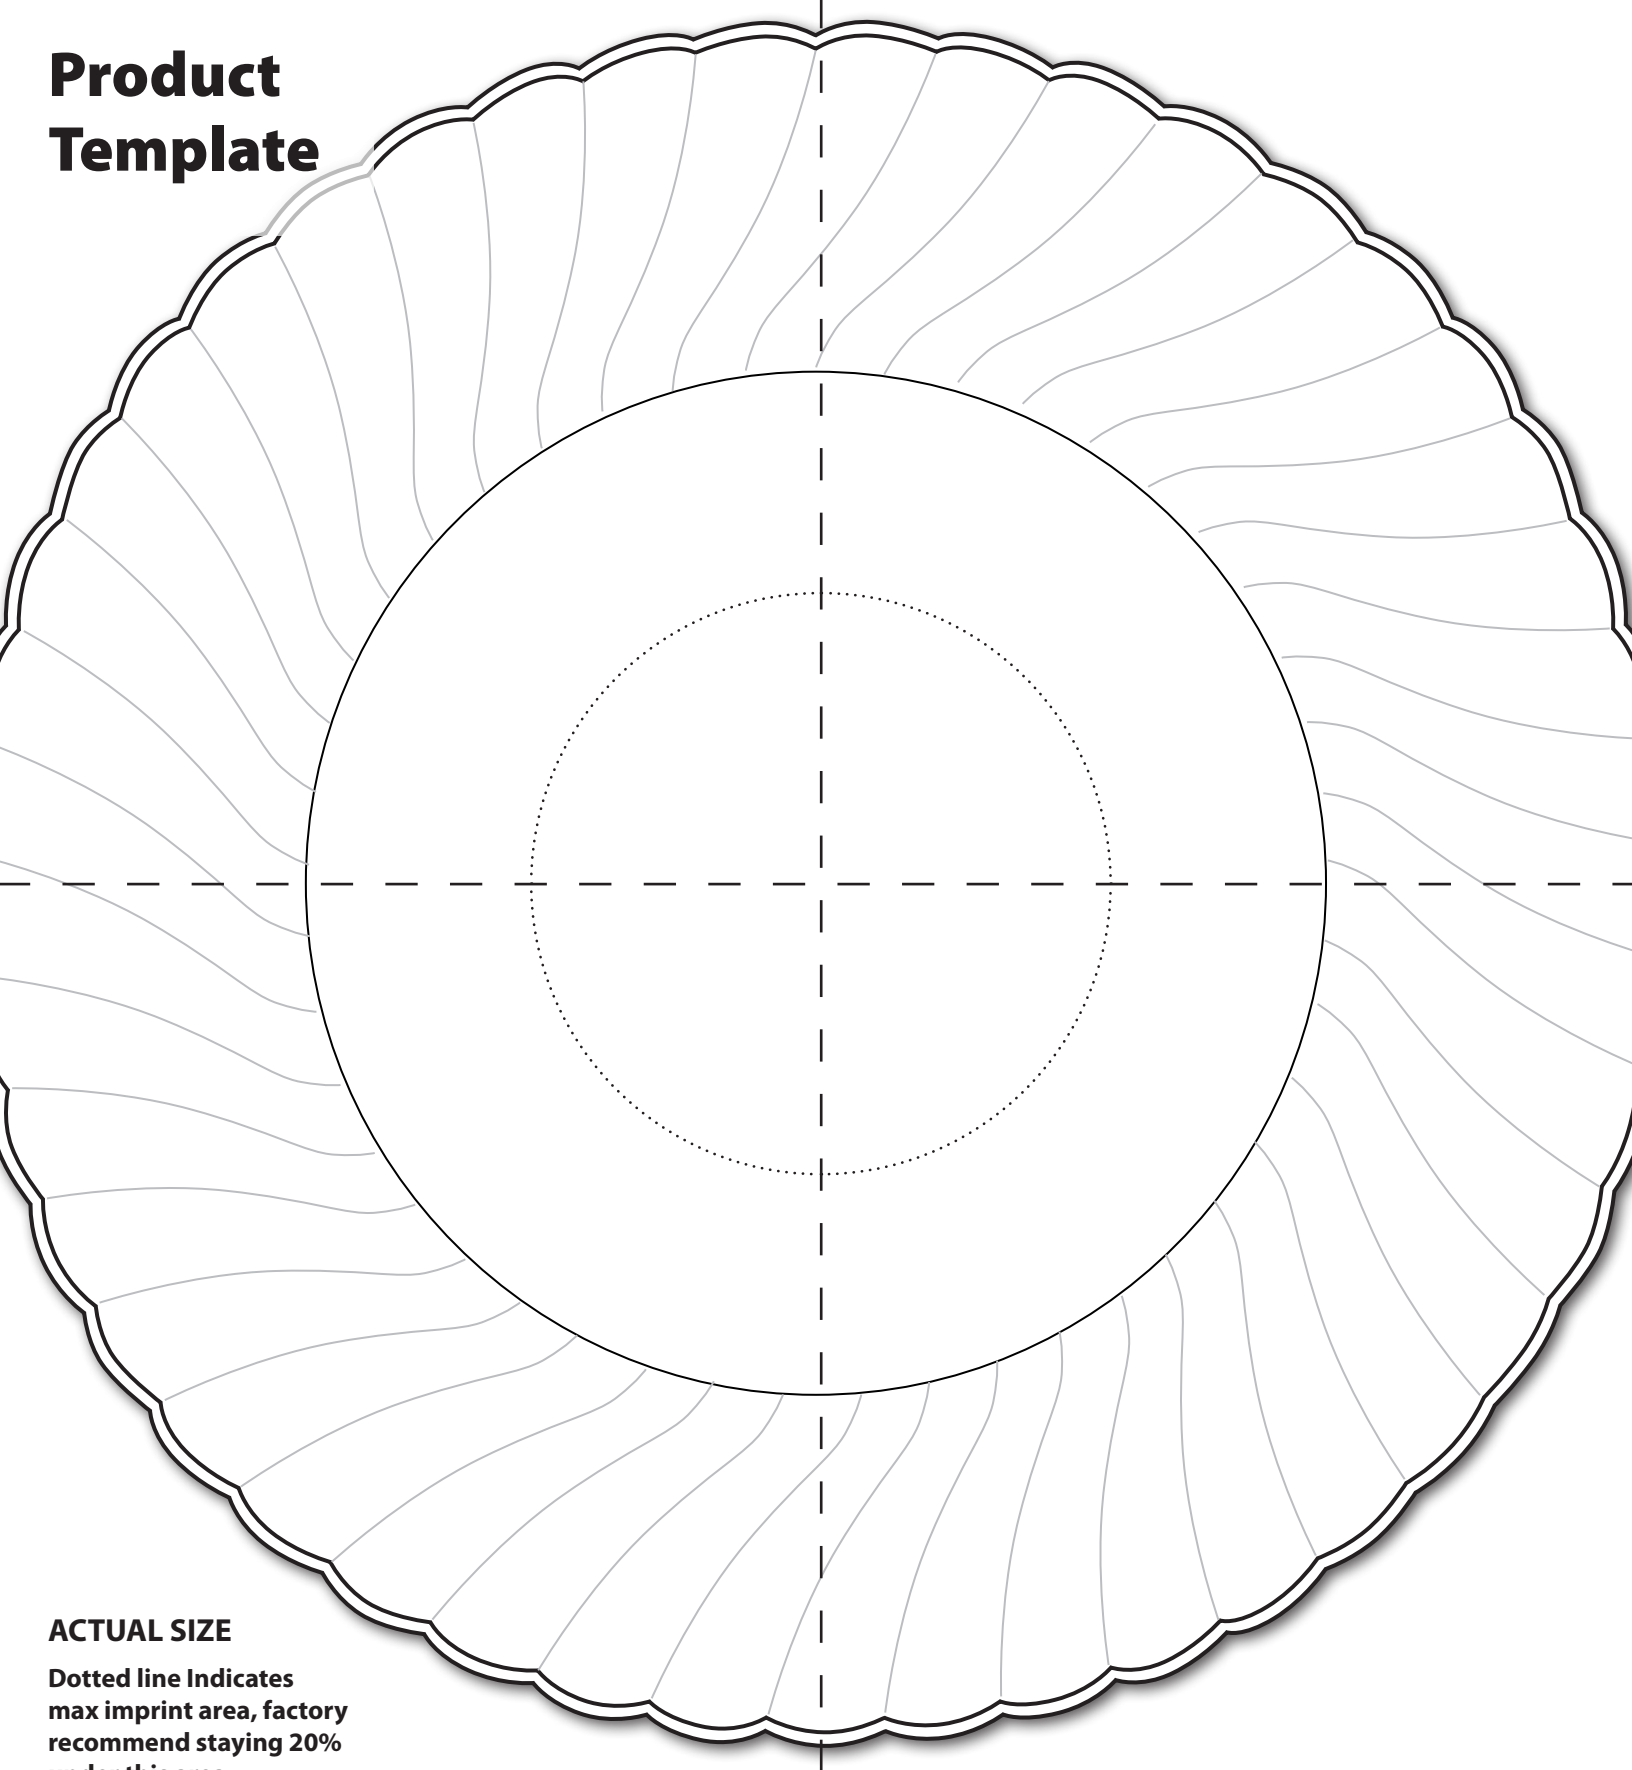

# Product Template

**ACTUAL SIZE**

Dotted line Indicates max imprint area, factory recommend staying 20% under this area.

Dotted line is for guidance only and **will not print**.

**CW9W**

**9" ClassicWare® Plastic Plate**  
*(White)*