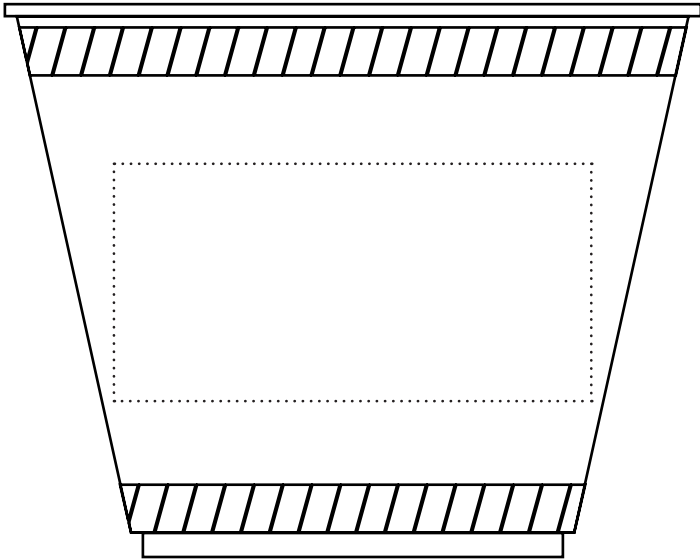

Product Template

INK/PMS #					
-----------	--	--	--	--	--

ACTUAL SIZE

Dotted line Indicates
max imprint area, factory
recommend staying 20%
under this area.

Dotted line is for guidance
only and **will not print**.

CG9R

9oz Greenware™ Cold Cups
(1 Sided)