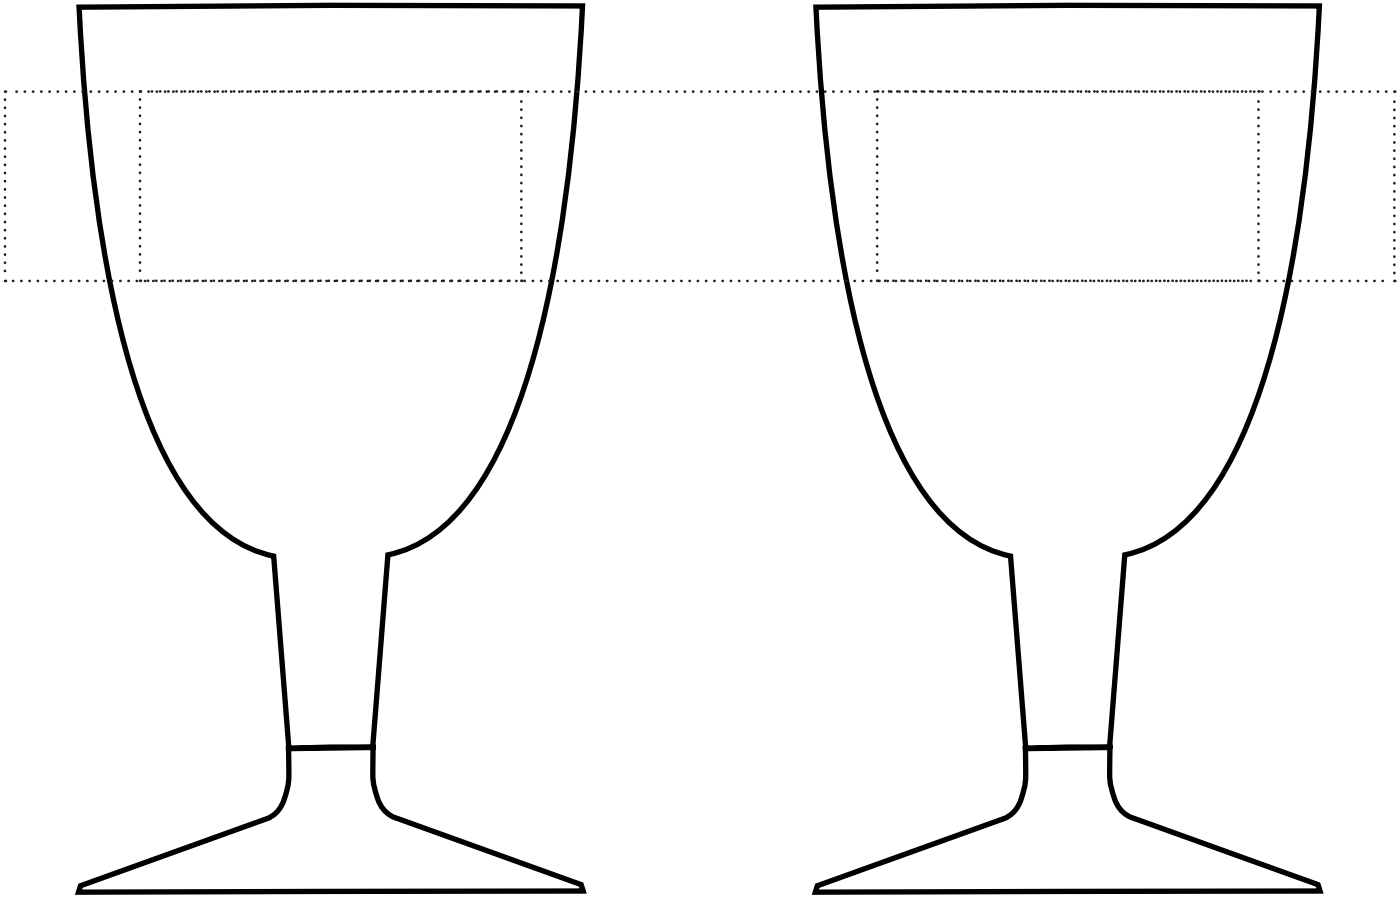

Product Template

INK/PMS #					
-----------	--	--	--	--	--

ACTUAL SIZE

Dotted line Indicates max imprint area, factory recommend staying 20% under this area.

Dotted line is for guidance only and **will not print**.

C5W **5oz Plastic Wine Goblet** *(Wrap/2 Sided)*