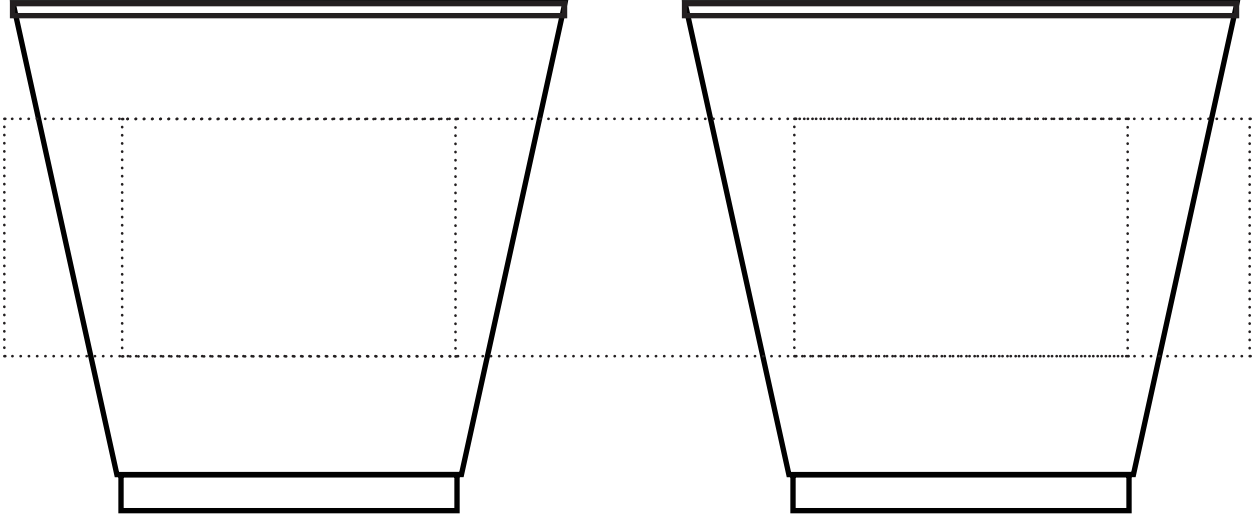

Product Template

INK/PMS #					

ACTUAL SIZE

Dotted line Indicates max imprint area, factory recommend staying 20% under this area.

Dotted line is for guidance only and **will not print**.

C5R

5oz Plastic Rocks Cup

(Wrap/2 Sided)