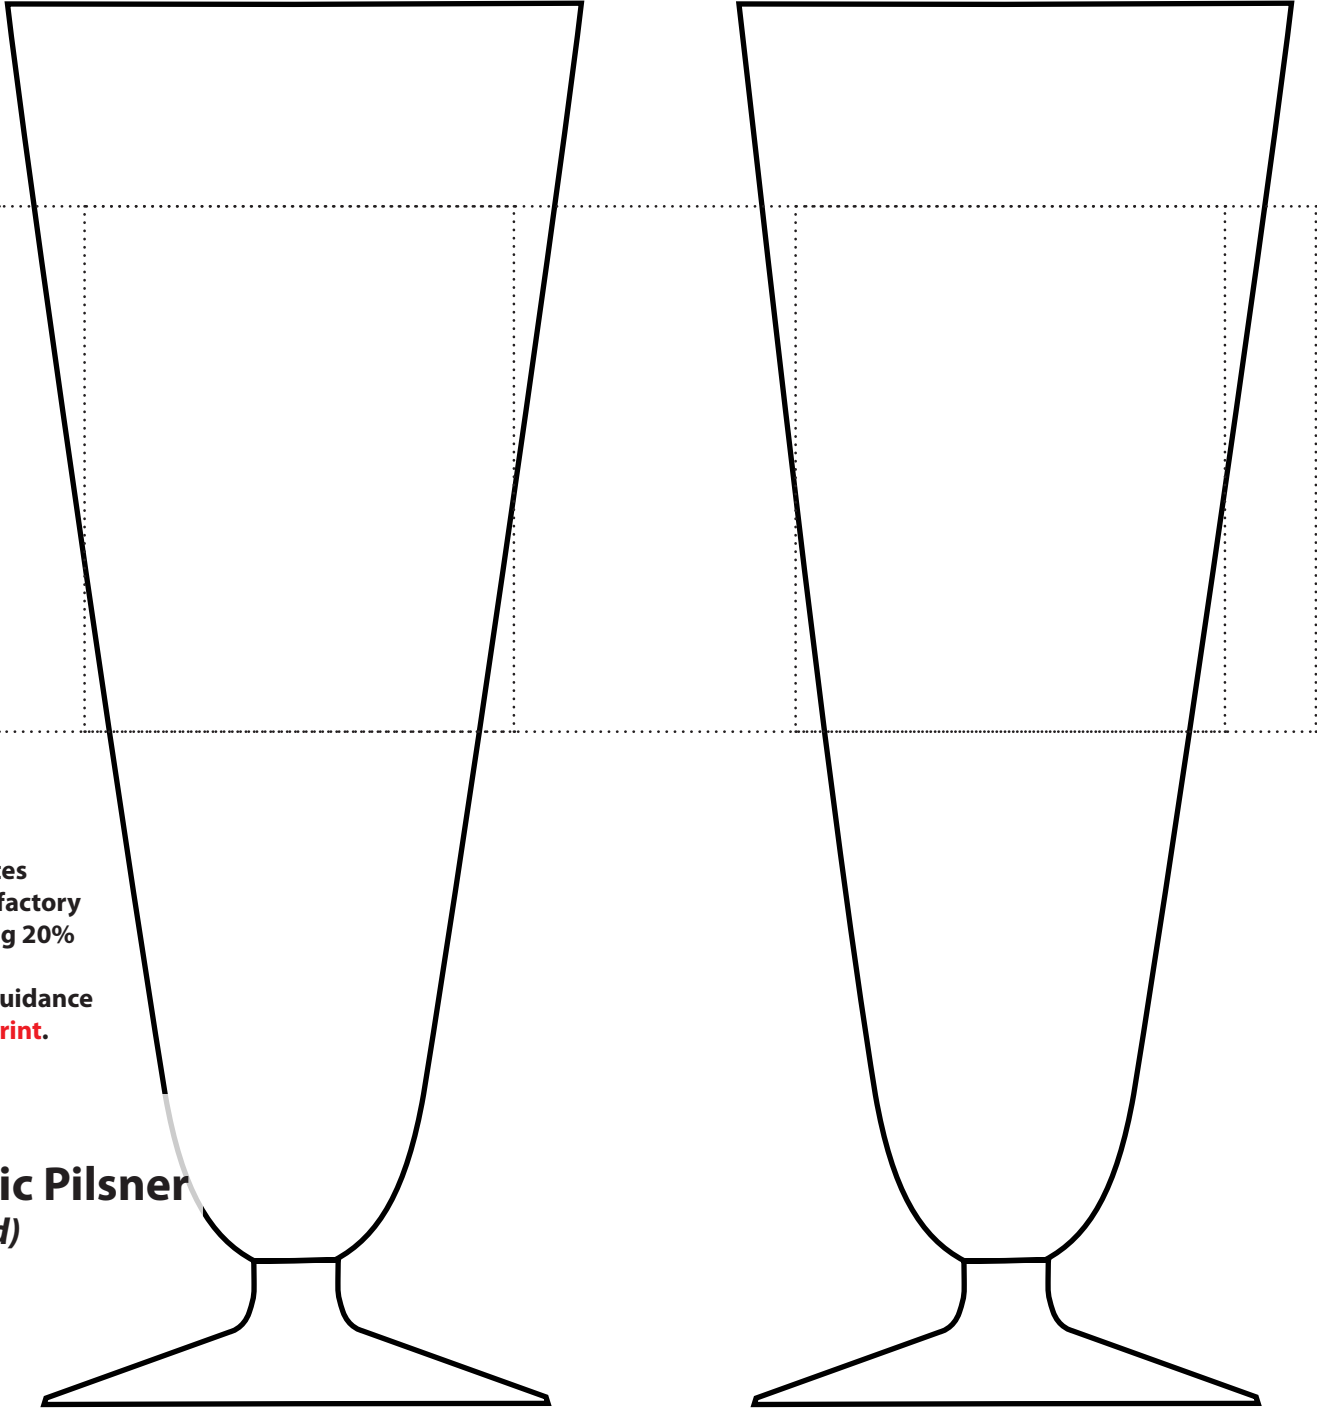

Product Template

ACTUAL SIZE

Dotted line Indicates max imprint area, factory recommend staying 20% under this area. Dotted line is for guidance only and **will not print**.

C12P
12oz Plastic Pilsner
(Wrap/2 Sided)