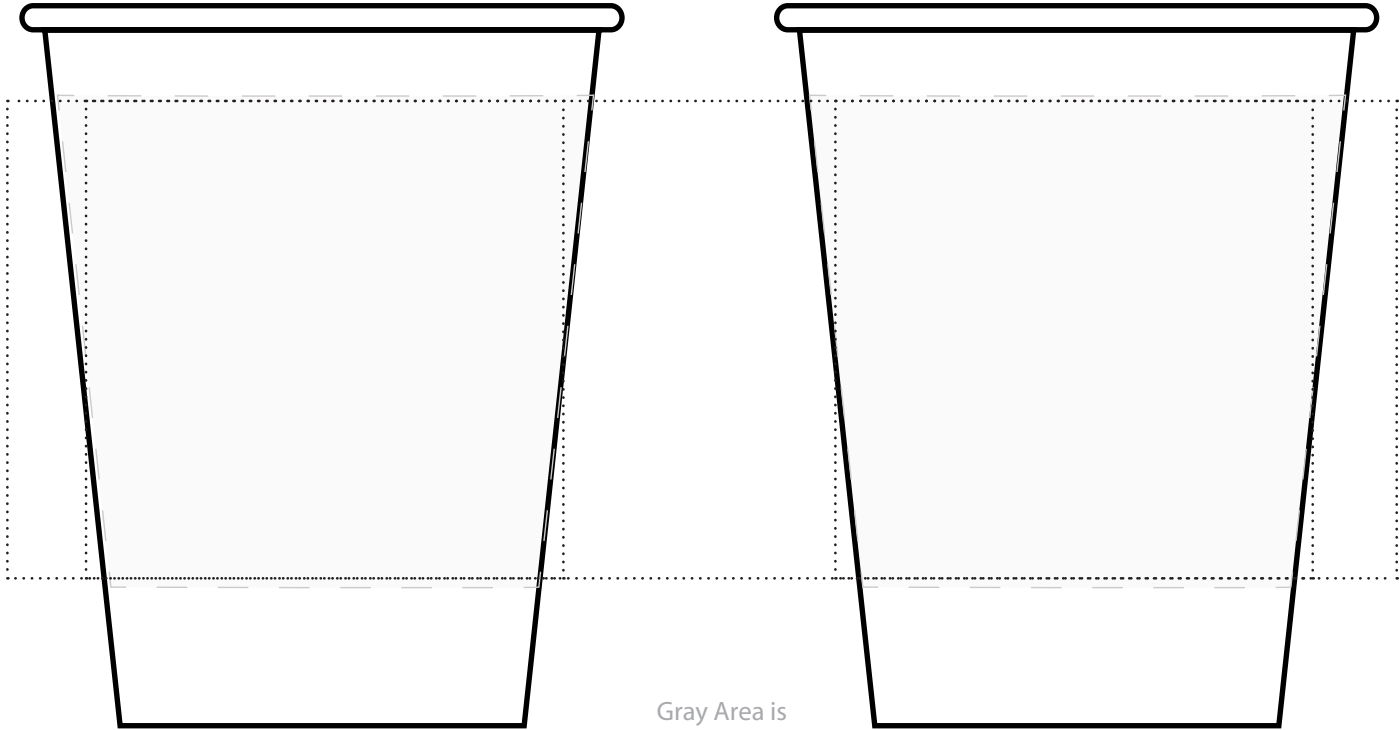

Product Template

Gray Area is
Coffee Cup Wrap Placement.
Item# BWS-K, BWS-W

INK/PMS #					
-----------	--	--	--	--	--

ACTUAL SIZE

Dotted line Indicates
max imprint area, factory
recommend staying 20%
under this area.

Dotted line is for guidance
only and **will not print**.

PC8W

8oz White Paper Cup
(Wrap/2 Sided)