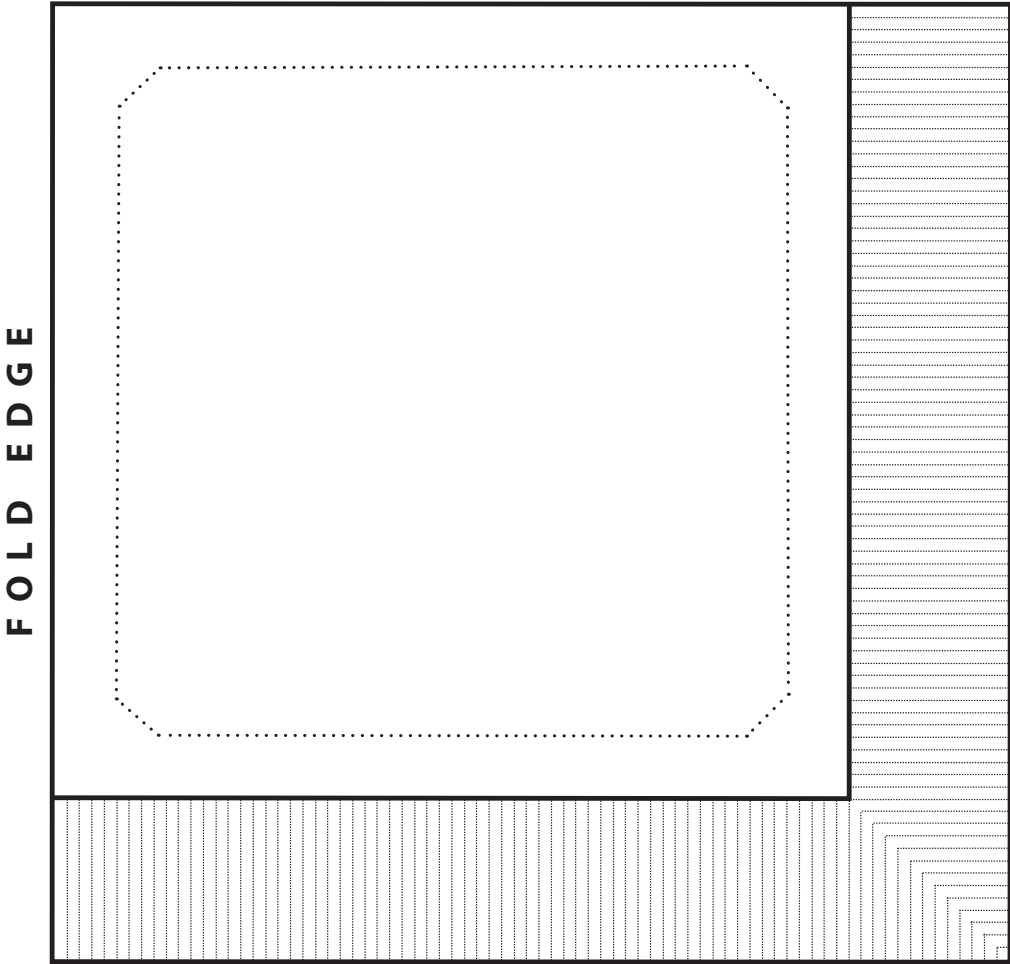

Product Template

ACTUAL SIZE

Dotted line Indicates max imprint area, factory recommend staying 20% under this area. Dotted line is for guidance only and **will not print.**

HI-N10W Offset Beverage Napkin (Square Front)