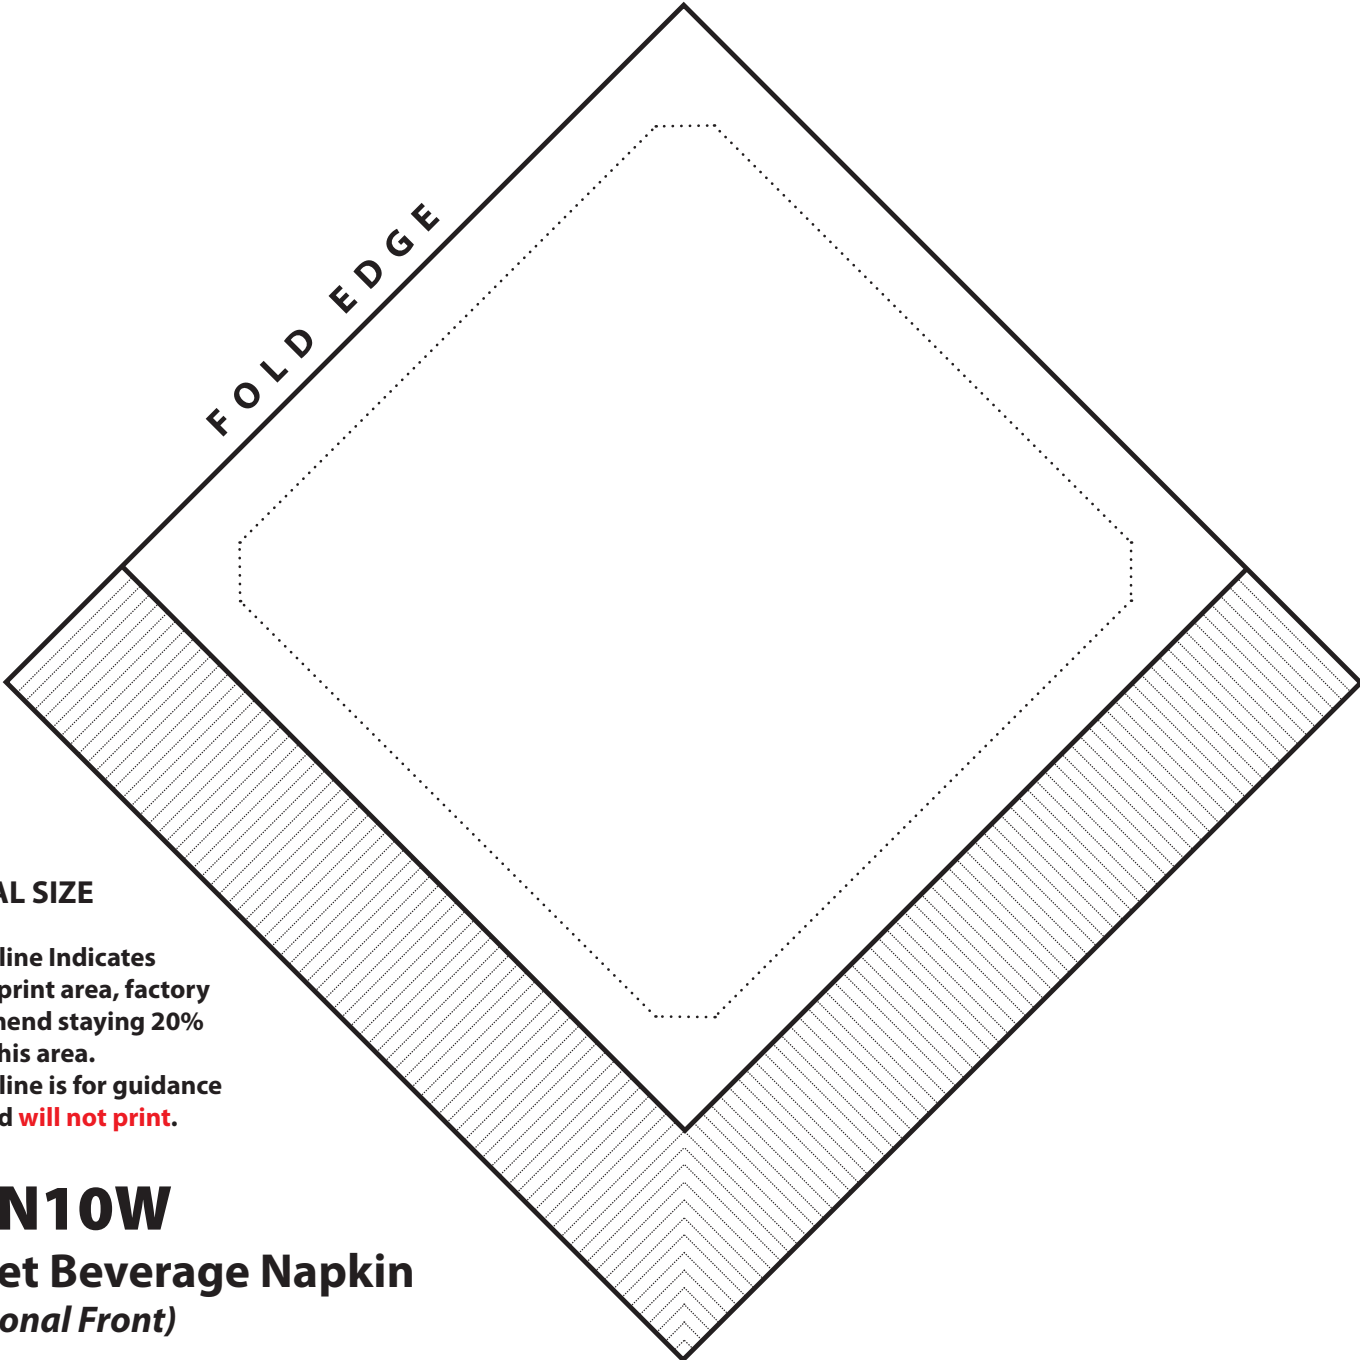

Product Template

ACTUAL SIZE

Dotted line Indicates max imprint area, factory recommend staying 20% under this area. Dotted line is for guidance only and **will not print**.

HI-N10W Offset Beverage Napkin (Diagonal Front)