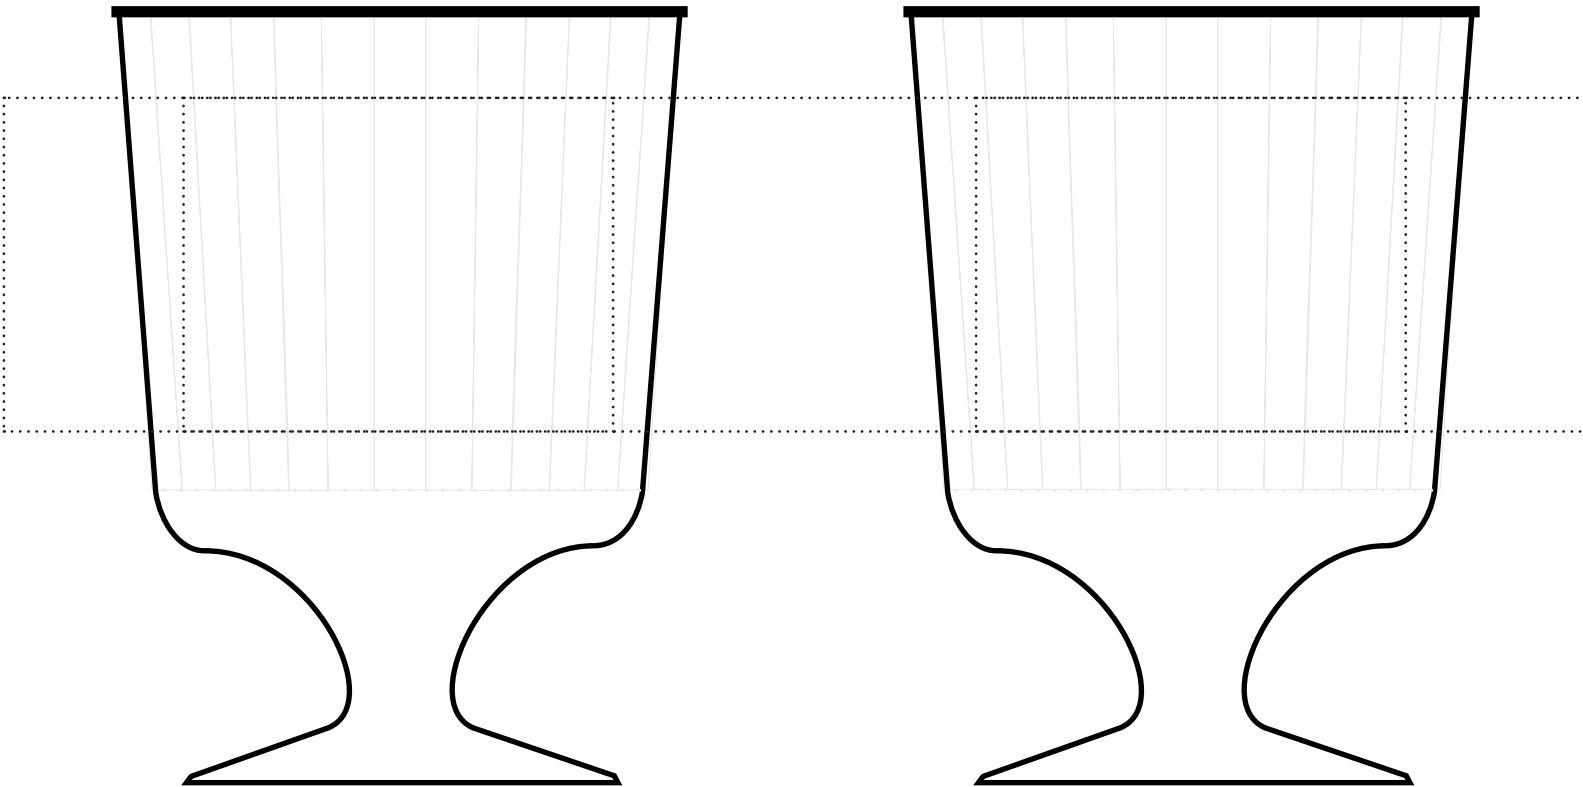

Product Template

ACTUAL SIZE

Dotted line Indicates max imprint area, factory recommend staying 20% under this area.

Dotted line is for guidance only and **will not print**.

INK/PMS #					
------------------	--	--	--	--	--

CF8W
8oz Fluted Wine Glass
(Wrap/2 Sided)